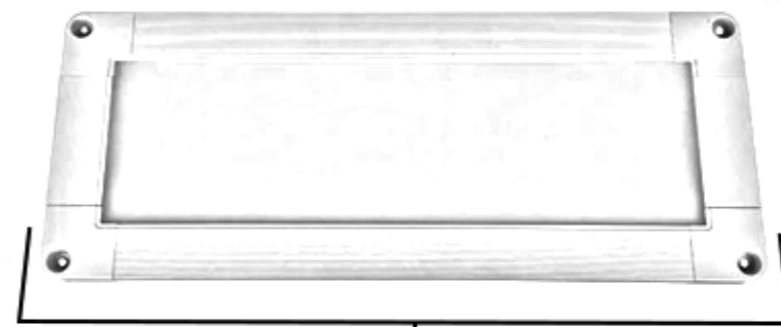

12V Ultra-Thin Dimmable LED Undercabinet Light Panel

DESCRIPTION

Material: Die Cast Aluminum / Plastic
 Lens: Plastic Frosted Diffuser
 Voltage: 12V DC
 Light Source: Integrated LED Panel
 Light Output (lumens): 180 / 350 / 550 / 750
 Color Temperature: Warm White 2700K
 Dimming Capacity: Full Range
 CRI: 90+
 Power Rating: 5w / 8w / 12w / 16w
 Mounting: Surface
 Certifications: IP65 / cETLus Listed

DIMENSIONS

10" / 16" / 22" / 30"

4.75"

0.3125"

ORDERING INFORMATION

AQUC-UCL	VOLTAGE	Light Bar Length		Jumper Cable Length	
	12V	10	10"	6	6"
		16	16"	12	12"
		22	20"	18	18"
		30	30"	36	36"
				78	78"

AQUC-UCL - 12V - ____ - ____