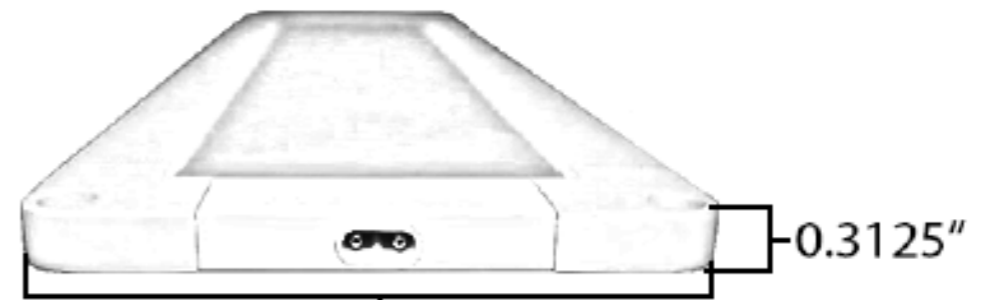

12V Ultra-Thin Dimmable LED Undercabinet Light Panel

DESCRIPTION

Material: Die Cast Aluminum / Plastic
 Lens: Plastic Frosted Diffuser
 Voltage: 12V DC
 Light Source: Integrated LED Panel
 Light Output (lumens): 180 / 350 / 550 / 750
 Color Temperature: Warm White 2700K
 Dimming Capacity: Full Range
 CRI: 90+
 Power Rating: 5w / 8w / 12w / 16w
 Mounting: Surface
 Certifications: IP65 / cETLus Listed

DIMENSIONS

10" / 16" / 22" / 30"

4.75"

0.3125"

ORDERING INFORMATION

AQUC-UCL	VOLTAGE	Light Bar Length		Jumper Cable Length	
	12V	10	10"	6	6"
		16	16"	12	12"
		22	20"	18	18"
		30	30"	36	36"
				78	78"

AQUC-UCL - 12V - ____ - ____