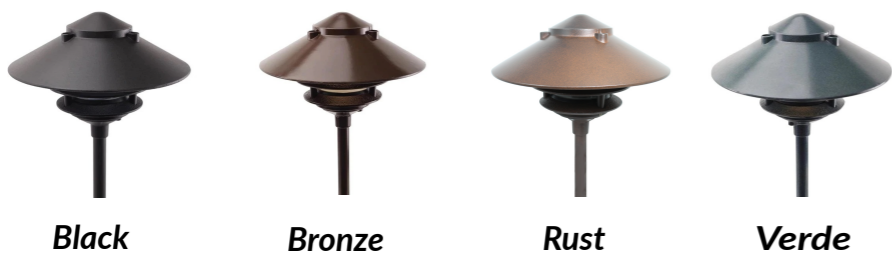

## Large Top 3 Tier LED Pagoda Area Light

### DESCRIPTION

Material: Cast Aluminum  
 Voltage: 12V / 120V  
 Socket Type: JC Bi-Pin / Medium Base  
 Bulb Type: Bi-Pin Cluster / A19  
 Power Rating: 100w Max  
 Mounting: Ground / Surface  
 Fixture Weight: 2.5 lbs

### FINISHES

Black

Bronze

Rust

Verde