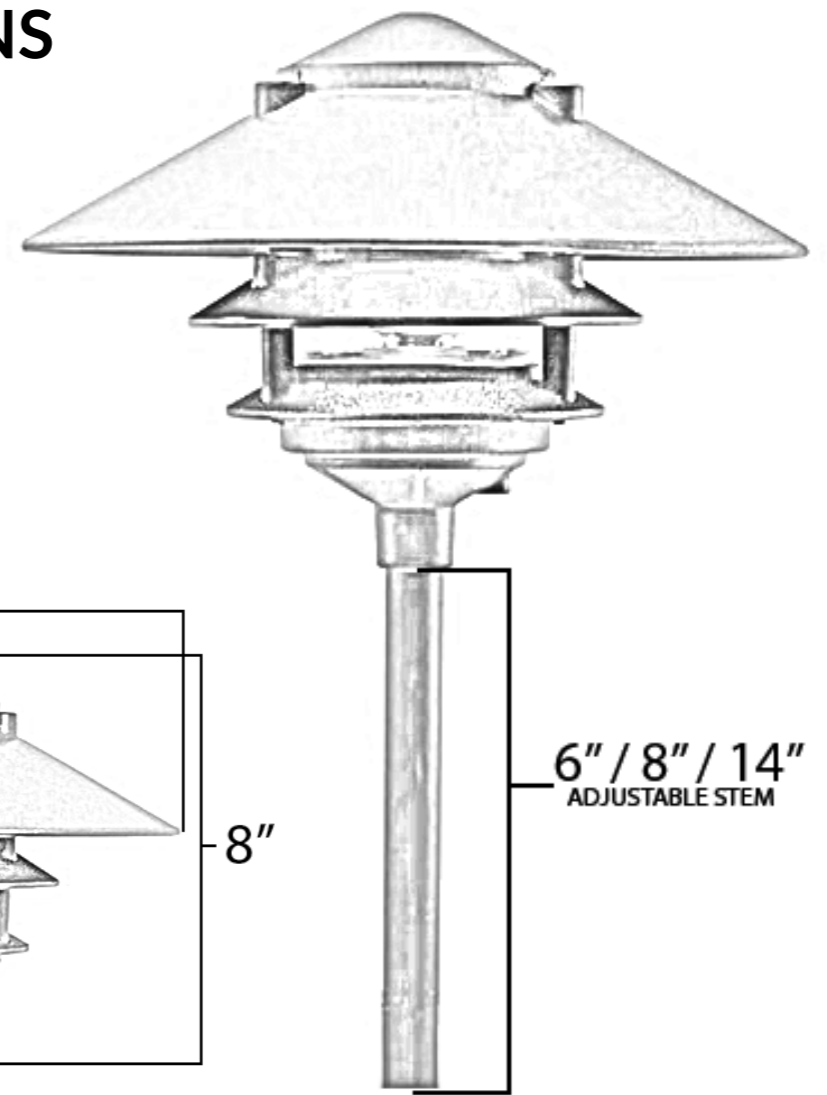

## Large Top 3 Tier LED Pagoda Area Light

### DESCRIPTION

Material: Cast Aluminum  
 Voltage: 12V / 120V  
 Socket Type: JC Bi-Pin / Medium Base  
 Bulb Type: Bi-Pin Cluster / A19  
 Power Rating: 100w Max  
 Mounting: Ground / Surface  
 Fixture Weight: 2.5 lbs

### DIMENSIONS