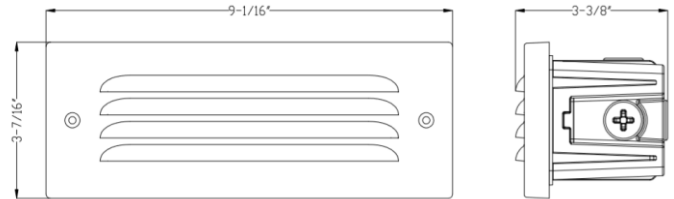

Low Voltage Landscape Lighting**STEP LIGHT – LED Integrated Aluminum Bronze****Fixture Ordering Information****LGLST0804DC****Features**

- Solid Aluminum Construction
- Powder Coated in Bronze
- Fixture is wet rated for outside conditions
- Corrosion resistant

Accessories (ordered separately)

No accessories needed.

Specifications

- Construction: Aluminum
- Finish: Powder Coat Bronze
- Mounting: Flush Mounted
- Lead Wire: 6ft long
- Light Source: Integrated LED
- Wattage: 6W – Integrated
- Lumens: 30LM
- Color Temperature: 3000K
- Operating Voltage: 12-15V