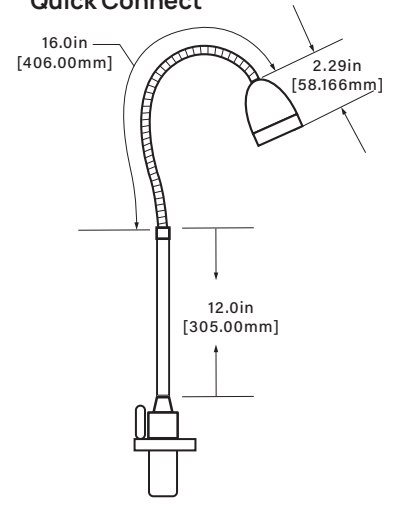

Dimensions Shown with QC (12V)

Quick Connect

SPECIFICATIONS

INTERNALS	VOLTAGE	12V-120V
	WIRING	12V: Black 4 foot 18/2 zip cord from base of fixture. For 25 foot 16/2 fixture lead wire add -25F to catalog number 120V: 18G Black, White, and Green (Ground) with M4 ring terminal UL 1007-16"
	CONNECTOR	Close ended cimp cap, nylon, 22-14 AWG, clear
	O-RING	2x - 70 durometer 400° red silicone, 1.7" ID, 1.75mm th
	NIPPLE	0.50" zinc plated steel, 0.25" IPS (A50)
	HARDWARE	Brass hex nut .125" IPS x .50" dia. x .09375" th Hickey .75" H, with 2 holes threaded .25" IPS-316 Stainless Steel Spring wire dia. .0540 L 2.700 outside dia. 1.3650
EXTERNALS	HOUSING	316 brushed stainless steel body, 0.125" IPS hole, machine finish
	CAP	316 Stainless Steel, machine finish
	STEM	16.00" stainless steel flex arm, 12.00" Stainless Steel Rod, CLR. Optional brushed premium finish available
	LENS	Glass lens, clear tempered, 2.18" OD x 0.125", ±0.03"
	SWITCH	Black boot, J961. On/Off switch (12v/120v), 3A 250VAC/6A, 125VAC/2A, 125VL/6A 14VT
	MOUNT (See page 3- for more options)	12V - 120V: Deck mount, Top mount, 5" Clamp, 12V ONLY: Quick Connect
	FINISH (See page 4- for more options)	Stainless Steel: Unfinished Premium powder coat finishes: Black Magic (BKM) / Dark Bronze (DBZ)
LISTINGS	IP66. rated for indoor/outdoor use. Suitable for wet locations IES files available for download.	

Click Icon to Download

IP66

FOCUS INDUSTRIES INC.
25301 COMMERCENTRE DRIVE
LAKE FOREST, CA. 92630
949.830.1350 | TOLL FREE: 888.882.1350
WWW.FOCUSINDUSTRIES.COM

DESIGNED.
MANUFACTURED.
IN THE USA.