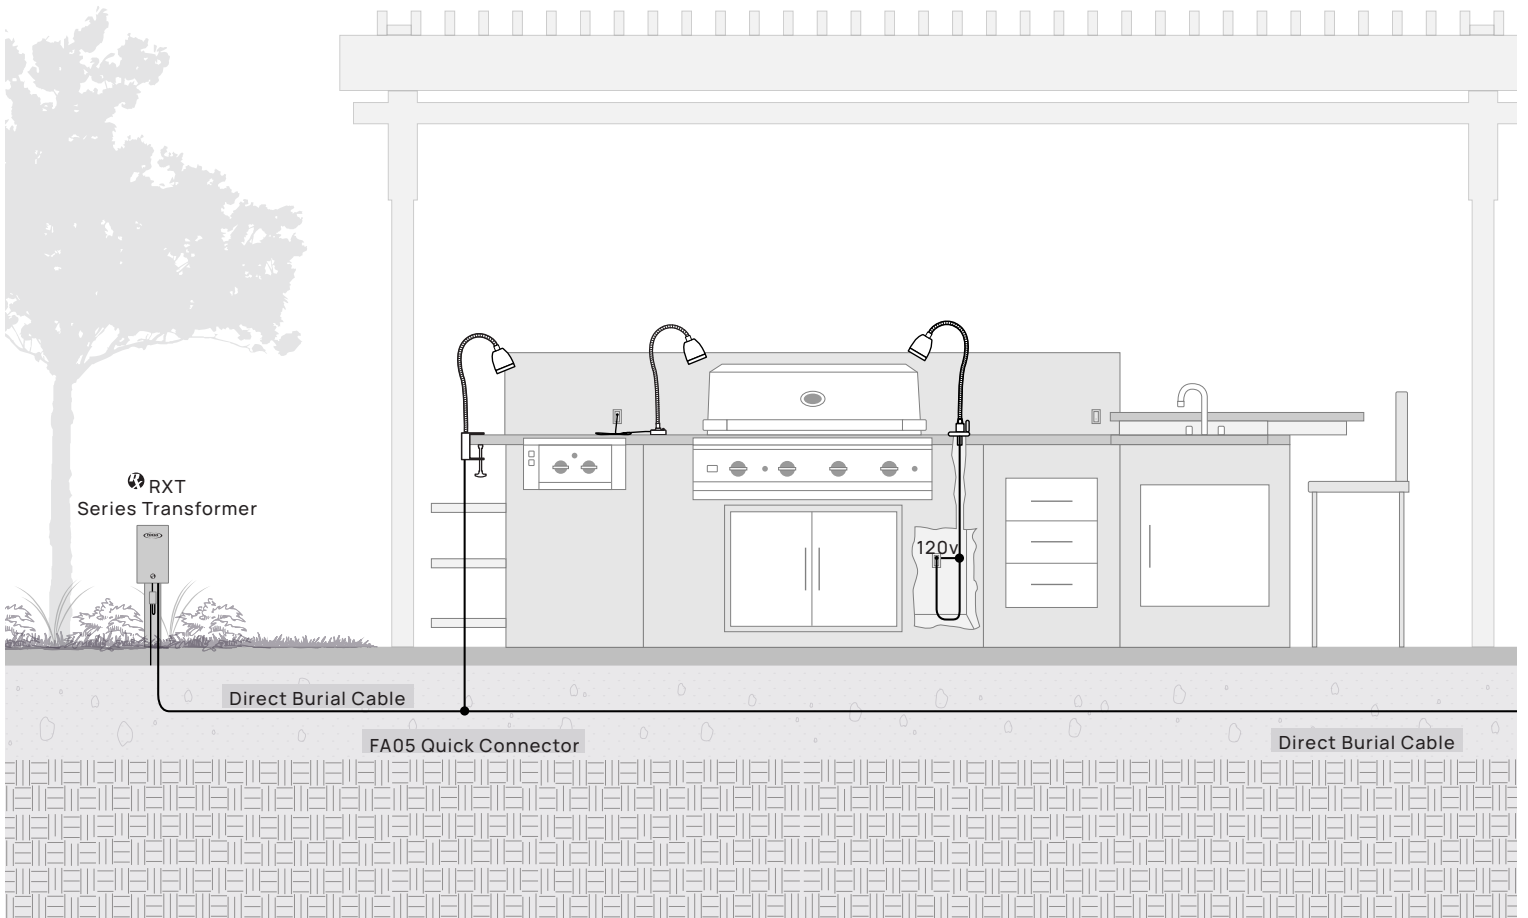

BQ01 BARBECUE LIGHT

BQ01

PROJECT:

TYPE:

DATE:

CATALOG NUMBER:

ACCESSORIES

POWER KITS

Kit Includes: FA05 Quick Connector
and 20FT 18/2 Wire To Existing
Voltage Systems

Kit Includes: 9' Power Cord
18/3 SJTW with Plug

MOUNTING

FOCUS INDUSTRIES INC.
25301 COMMERCENTRE DRIVE
LAKE FOREST, CA. 92630
949.830.1350 | TOLL FREE: 888.882.1350
WWW.FOCUSINDUSTRIES.COM

DESIGNED.
MANUFACTURED.
IN THE USA.