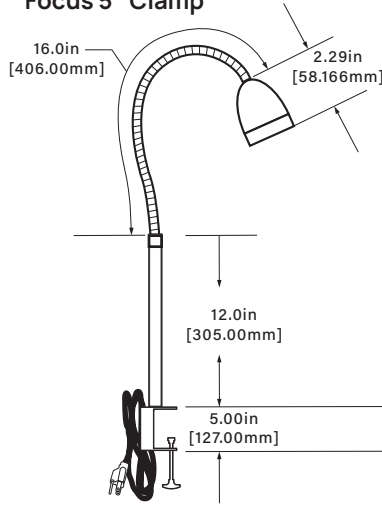

Dimensions Shown with FC5 (12V-120V)

Focus 5" Clamp