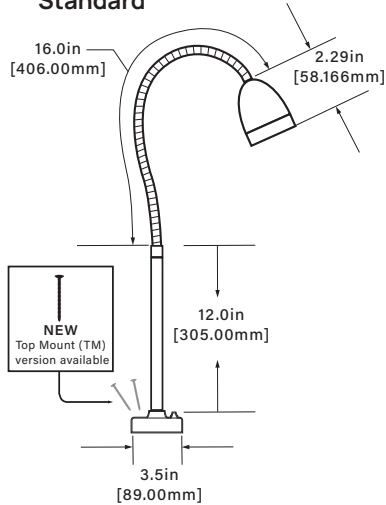

BQ01 BARBECUE LIGHT

BQ01

PROJECT:

TYPE:

DATE:

CATALOG NUMBER:

DIMENSIONS

Dimensions Shown with Deck Mount (12V-120V)

Standard