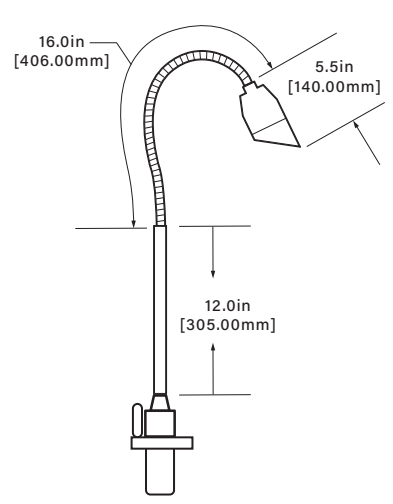

Dimensions Shown with QC (12V)

Quick Connect

SPECIFICATIONS

INTERNALS	VOLTAGE	12V-120V
	WIRING	12V: Black 4 foot 18/2 zip cord from base of fixture. For 25 foot 16/2 fixture lead wire add -25F to catalog number 120V: 18G Black, White, and Green (Ground) with M4 ring terminal UL 1007-16"
	CONNECTOR	Close ended cimp cap, nylon, 22-14 AWG, clear
	O-RING	2x - 70 durometer 400° red silicone, 1.7" ID, 1.75mm th
	NIPPLE	0.50" zinc plated steel, 0.25" IPS (A50)
	HARDWARE	Brass hex nut .125" IPS x .50" dia. x .09375" th Hickey .75" H, with 2 holes threaded .25" IPS-316 Stainless Steel Spring wire dia. .0540 L 2.700 outside dia. 1.3650
EXTERNALS	HOUSING	316 brushed stainless steel body, 0.125" IPS hole, machine finish
	CAP	316 Stainless Steel, machine finish
	STEM	16.00" stainless steel flex arm, 12.00" Stainless Steel Rod, CLR. Optional brushed premium finish available
	LENS	Glass lens, clear tempered, 2.26" OD x 0.125", ±0.03"
	SWITCH	Black boot, J961. On/Off switch (12v/120v), 3A 250VAC/6A, 125VAC/2A, 125VL/6A 14VT
	MOUNT (See page 3- for more options)	12V - 120V: Deck mount, Top mount, 5" Clamp, 12V ONLY: Quick Connect (QC)
FINISH (See page 4- for more options)	FINISH	Stainless Steel: Unfinished Premium powder coat finishes: Black Magic (BKM) / Dark Bronze (DBZ)
	LISTINGS	IP66. rated for indoor/outdoor use. Suitable for wet locations IES files available for download.

Click Icon to Download

IP66

FOCUS INDUSTRIES INC.
25301 COMMERCENTRE DRIVE
LAKE FOREST, CA. 92630
949.830.1350 | TOLL FREE: 888.882.1350
WWW.FOCUSINDUSTRIES.COM

DESIGNED.
MANUFACTURED.
IN THE USA.