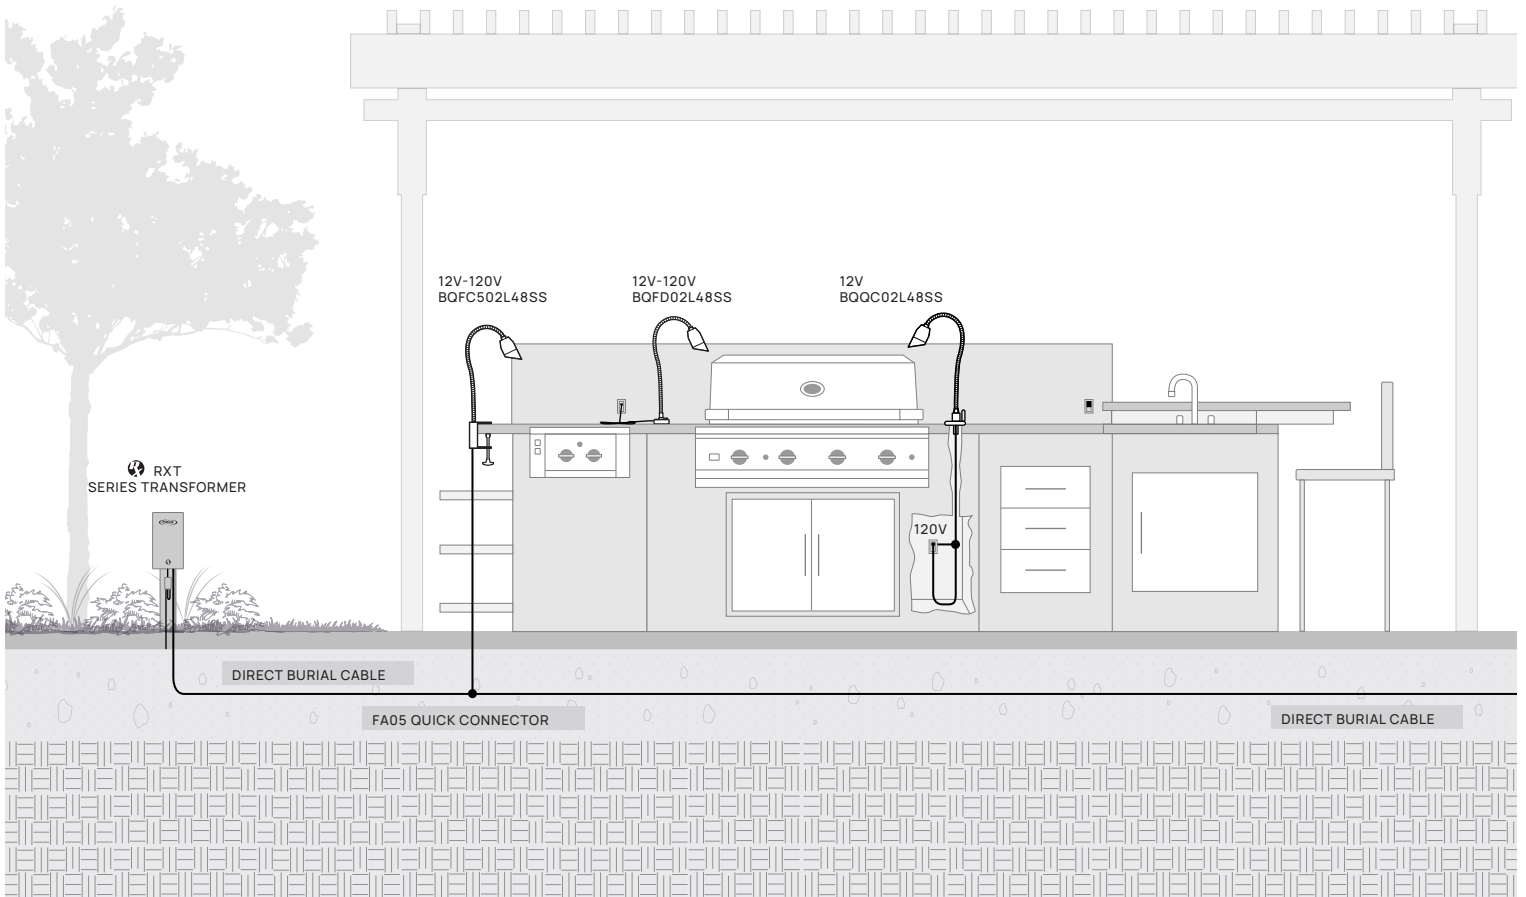

BQ02 LED BBQ LIGHT

BQ02

PROJECT:

TYPE:

DATE:

CATALOG NUMBER:

ACCESSORIES

POWER KITS

Kit Includes: FA05 Quick Connector and 20FT 18/2 Wire To Existing Voltage Systems

Kit Includes: 9' Power Cord 18/3 SJTW with Plug

MOUNTING

FOCUS INDUSTRIES INC.
25301 COMMERCENTRE DRIVE
LAKE FOREST, CA. 92630
949.830.1350 | TOLL FREE: 888.882.1350
WWW.FOCUSINDUSTRIES.COM

DESIGNED.
MANUFACTURED.
IN THE USA.