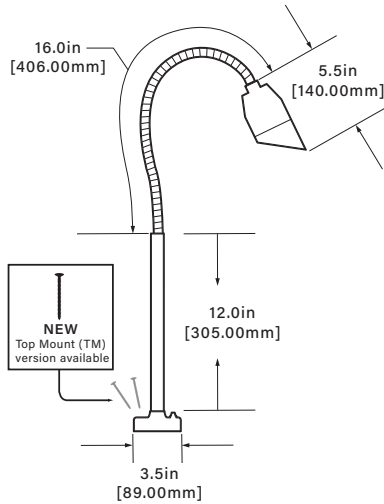

BQ02 LED BBQ LIGHT

BQ02

PROJECT: _____ TYPE: _____ DATE: _____

CATALOG NUMBER: _____

DIMENSIONS

Dimensions Shown with Deck Mount (12V-120V)

Standard