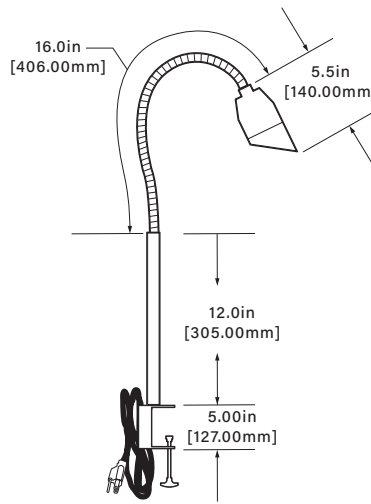

Dimensions Shown with FC (12V-120V)

Focus 5" Clamp