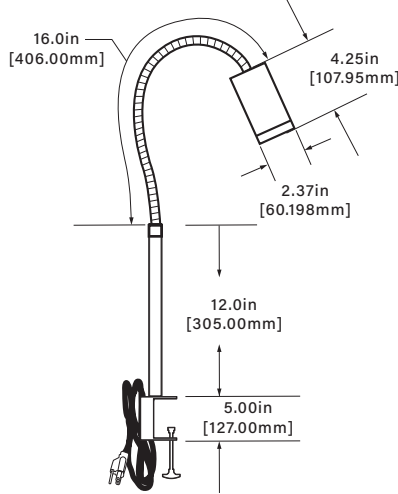

## DIMENSIONS

### Dimensions Shown with Deck Mount (12-120V)

### Dimensions Shown with QC (12-120V)