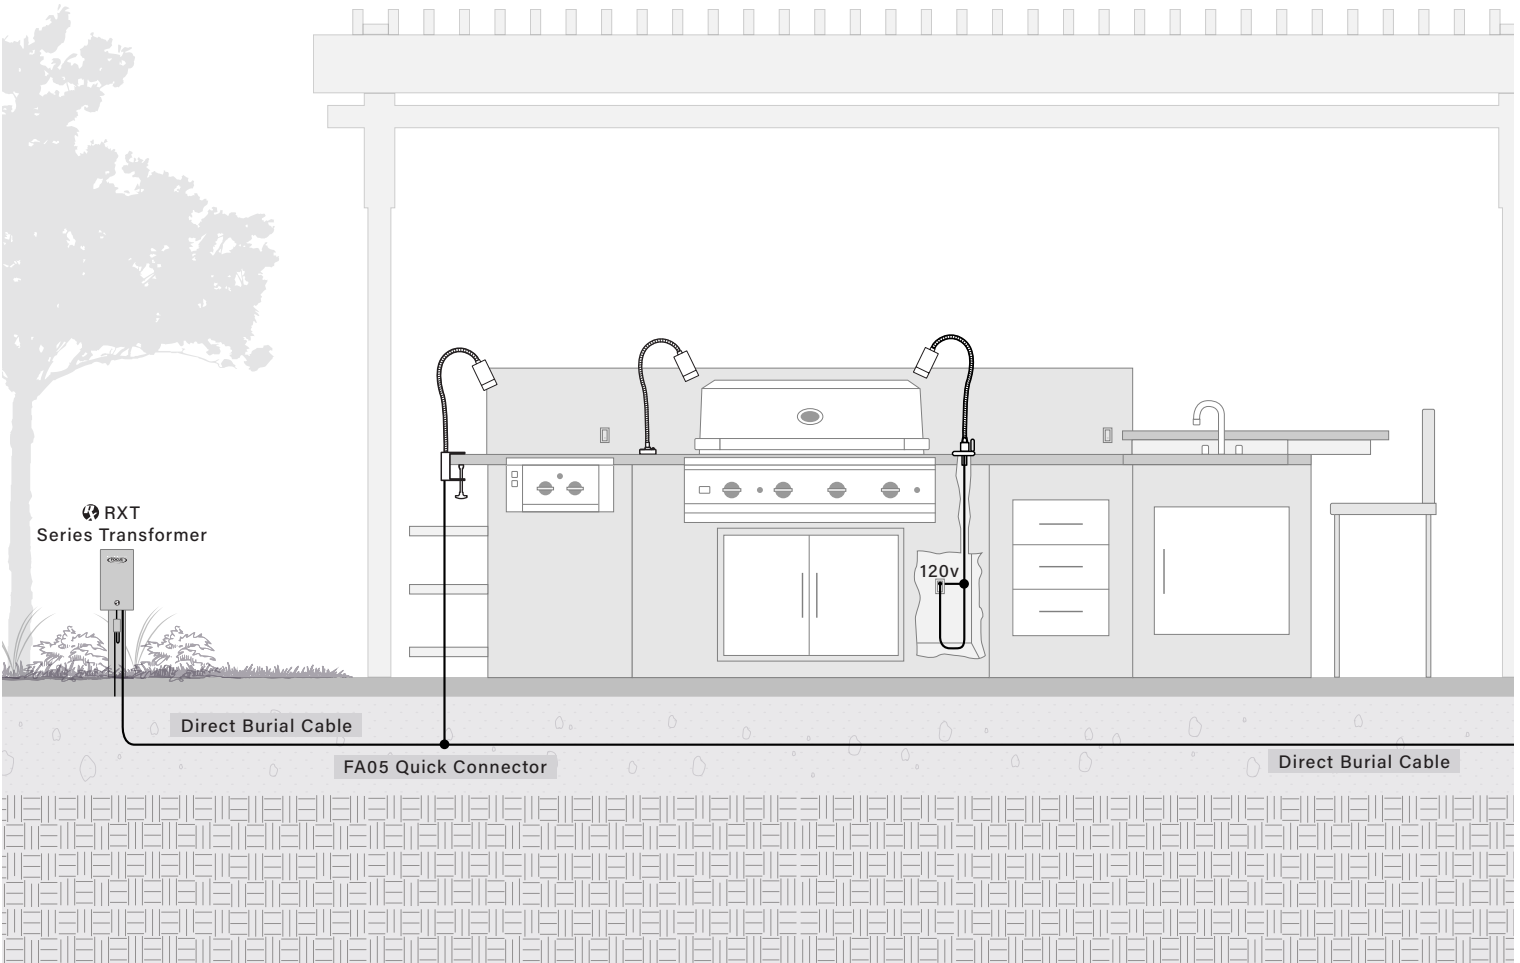

## DIMENSIONS

### MOUNTING

FD  
Deck Mount  
(12-120V)

TM  
Top Mount  
(12-120V)

FC5  
5" Clamp  
(12-120V)

QC  
Quick Connect  
(12V)

IP65

FOCUS INDUSTRIES INC.  
 25301 COMMERCENTRE DRIVE  
 LAKE FOREST, CA. 92630  
 949.830.1350 | TOLL FREE: 888.882.1350  
 WWW.FOCUSINDUSTRIES.COM