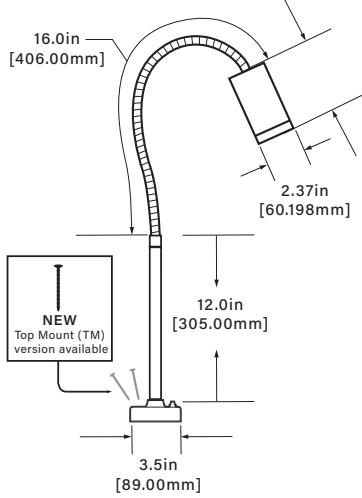

## DIMENSIONS

### Dimensions Shown with Deck Mount (12-120V)

### Dimensions Shown with QC (12-120V)