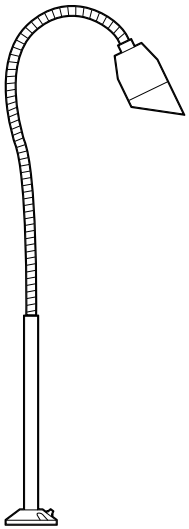

Barbecue LED Lighting

Lighting Excellence for Every Grilling Solution: Illuminate Your Grill with Focus Industries Inc.

Focus Industries offers a range of BBQ & Grill Lights in stainless steel, designed to enhance outdoor cooking experiences. Constructed from high-quality stainless steel, they are durable and resistant to harsh outdoor conditions, ensuring long-lasting performance. With their sleek design and efficient lighting, Focus Industries BBQ & Grill Lights provide both functionality and aesthetic appeal, making nighttime grilling safer and more enjoyable.