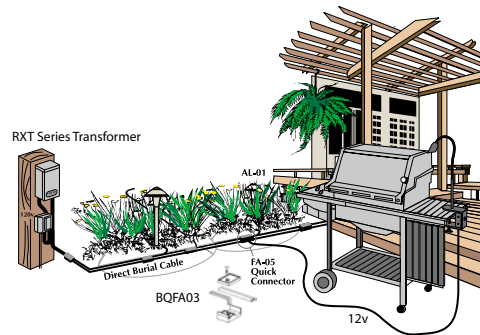

## POWER SUPPLIES 12V/120V

**KIT 1**

BQFA03: FA05 Quick Connector & 20FT 18/2 Wire To Existing Voltage Systems -12v

**KIT 2**

BQFA04: 9ft power cord 18/3 SJTW with plug -120v

**1:** Plug 9' grounded power cord into weatherproof receptacle via power cord (supplied by Focus) Kit 2 Shown

**2:** Direct connection to 12v. landscape lighting system with supplied FA-05 Quick Connector with 20' 18/2 SPT-1W black lead wire (Kit 1 Shown)

**3:** Plug 9' grounded power cord into weatherproof receptacle via power cord (supplied by Focus) Kit 2 Shown