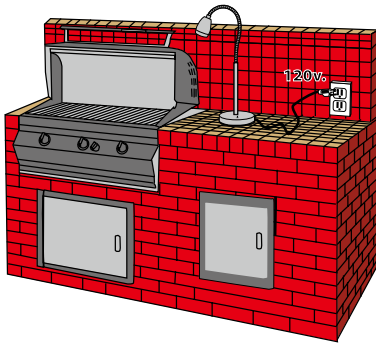

## POWER SUPPLIES 12V/120V

**KIT 1**

BQFA03: FA05 Quick Connector & 20FT 18/2 Wire To Existing Voltage Systems -12v

**KIT 2**

BQFA04: 9ft power cord 18/3 SJTW with plug -120v

**1:** Plug 9' grounded power cord into weatherproof receptacle via power cord (supplied by Focus) Kit 2 Shown