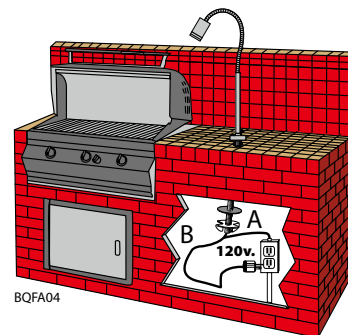

## POWER SUPPLIES 12V/120V

**KIT 1**

BQFA03: FA05 Quick Connector & 20FT 18/2 Wire To Existing Voltage Systems -12v

**KIT 2**

BQFA04: 9ft power cord 18/3 SJTW with plug -120v

**1:** Plug 9' grounded power cord into weatherproof receptacle via power cord (supplied by Focus) Kit 2 Shown

**2:** Direct connection to 12v. landscape lighting system with supplied FA-05 Quick Connector with 20' 18/2 SPT-1W black lead wire (Kit 1 Shown)

**3:** Plug 9' grounded power cord into weatherproof receptacle via power cord (supplied by Focus) Kit 2 Shown