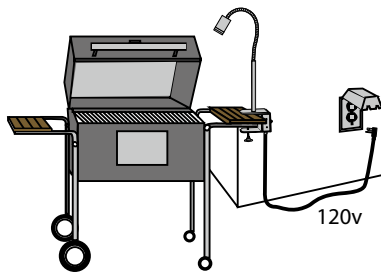

## POWER SUPPLIES 12V/120V

**KIT 1**

BQFA03: FA05 Quick Connector & 20FT 18/2 Wire To Existing Voltage Systems -12v

**KIT 2**

BQFA04: 9ft power cord 18/3 SJTW with plug -120v

**1:** Plug 9' grounded power cord into weatherproof receptacle via power cord (supplied by Focus) Kit 2 Shown

**2:** Direct connection to 12v. landscape lighting system with supplied FA-05 Quick Connector with 20' 18/2 SPT-1W black lead wire (Kit 1 Shown)

**3:** Plug 9' grounded power cord into weatherproof receptacle via power cord (supplied by Focus) Kit 2 Shown