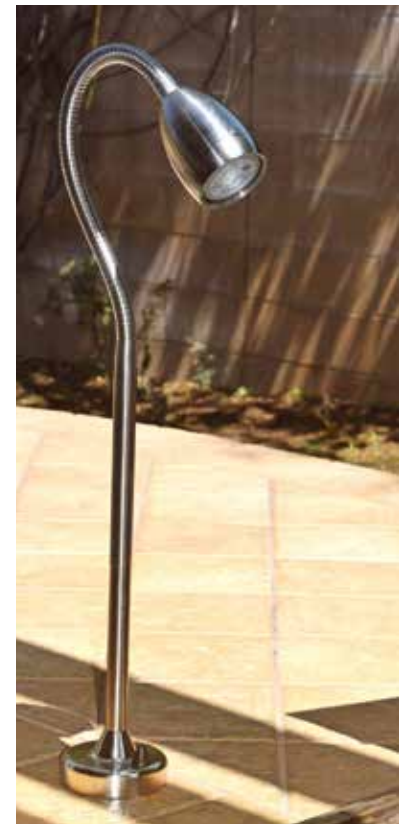

BBQ & GRILL LED LIGHTS

12v | 120v

BQ01 SERIES : THREADED EGG

BQFD01L48SS

NEW

NEW

FIXTURE: 316 stainless steel housing

ARM: 12" 316 stainless steel rigid stem with 16" stainless steel flex arm on top. Clear polyolefin shrink cover protection on flex arm.

LENS: High impact clear tempered flat glass

O-RING: High temperature red silicone

12v SOCKET: High temperature ceramic GU5.3 bi-pin with 250°C silicone lead wires

12v LED SUPPLIED: 7w MR16 Super Saver LED (L48); 40,000 hours, 36°, 550 lumen, 3000K

120v SOCKET: High temperature ceramic medium base with 250°C silicone lead wires

120v LED SUPPLIED: 7w, PAR16, medium base LED (L134), 40,000 hours, 36°, 550 lumen, 3000K

FINISH: Stainless Steel - brushed

ORDERING INFORMATION

POWER KIT NEEDED

BQFD01L48SS	12v 316 stainless steel flex deck mount BBQ light	02, 03
BQFC301L48SS	12v 316 stainless steel flex w/ 3" clamp BBQ light	02, 03
BQFC501L48SS	12v 316 stainless steel flex w/ 5" clamp BBQ light	02, 03
BQQC01L48SS	12v 316 stainless steel w/ quick connect BBQ light	03
BQTM01L48SS	12v 316 stainless steel top mount BBQ light	02, 03
BQFD01L134SS	120v 316 stainless steel flex deck mount BBQ light	04
BQFC501L134SS	120v 316 stainless steel flex w/ 5" clamp BBQ light	supplied
BQTM01L134SS	120v 316 stainless steel flex deck BBQ light	04

POWER KITS

BQFA03	FA05 quick connector & 20ft 18/2 wire to existing voltage systems-12v
BQFA04	9ft power cord 18/3 SJTW with plug