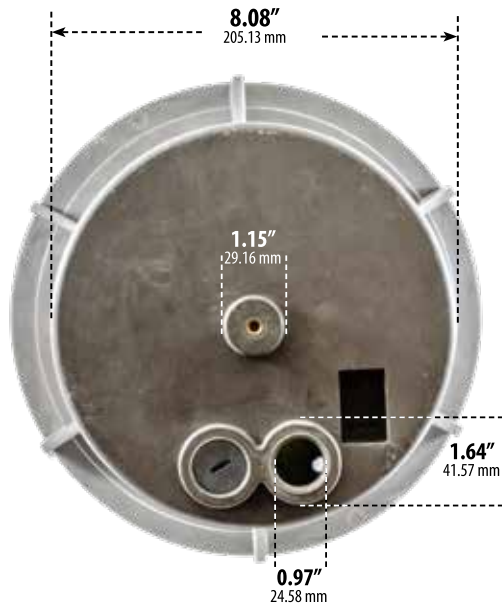

FG4300-LED40-S

FG4300-LED40-RGBW

2 (two) - 3/4" Knockouts on bottom of housing

- FG4300 - 15.60 lbs
- FG4310 - 22 lbs
- FG4310-MT - 25 lbs
- FG4320 - 22 lbs
- FG4320-MT - 25 lbs
- FG4330 - 22 lbs
- FG4330-MT - 25 lbs
- FG4380 - 22 lbs
- FG4380-MED - 22 lbs
- FG4380-MED/MT - 24 lbs
- FG4380-MT - 24 lbs
- FG4385 - 24 lbs
- FG4385-MED - 24 lbs
- FG4385-MED/MT - 25 lbs
- FG4385-MT - 25 lbs
- FG4390 - 25 lbs
- FG4390-MED - 25 lbs
- FG4390-MED/MT - 25 lbs
- FG4390-MT - 25 lbs
- FG4395-MED - 26 lbs
- FG4395-MED/MT - 26 lbs

Overall Dimensions:
14.00"H x 12.19"W x 12.19"D

Weight: SEE ABOVE
Box Dimensions:
14.31"H x 12.63"W x 12.50"D

Lamp Included
Lamp Not Included (FG4300)

- ▶ **Material:** Fiberglass
- ▶ **Lens:** Clear, Heat Resistant, Tempered Glass