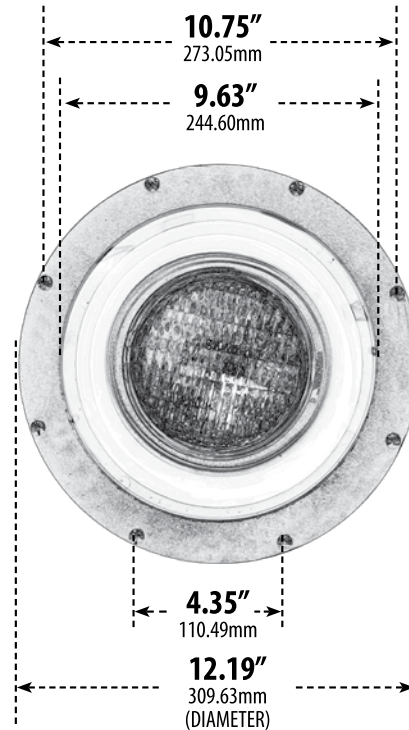

FG4300

ADJUSTABLE IN-GROUND WELL LIGHT

* Corrosion Resistant-Ocean Front Placement

DABMAR
LIGHTING

DABMAR LIGHTING INCORPORATED

320 Graves Ave . Oxnard, CA 93030 . 805.604.9090 . f: 805.604.9050 . www.dabmar.com
4693 19th Street Ct E . Bradenton, FL 34203