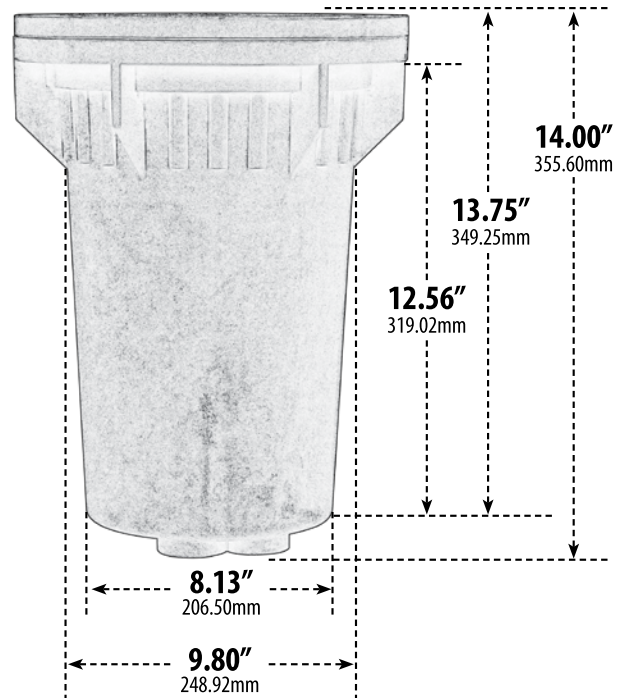

FG4300

ADJUSTABLE IN-GROUND WELL LIGHT

* Corrosion Resistant-Ocean Front Placement

DABMAR
LIGHTING

DABMAR LIGHTING INCORPORATED

320 Graves Ave . Oxnard, CA 93030 . 805.604.9090 . f: 805.604.9050 . www.dabmar.com
4693 19th Street Ct E . Bradenton, FL 34203

FG4300-LED40-S

FG4300-LED40-RGBW

2 (two) - 3/4" Knockouts on bottom of housing

- FG4300 - 15.60 lbs
- FG4310 - 22 lbs
- FG4310-MT - 25 lbs
- FG4320 - 22 lbs
- FG4320-MT - 25 lbs
- FG4330 - 22 lbs
- FG4330-MT - 25 lbs
- FG4380 - 22 lbs
- FG4380-MED - 22 lbs
- FG4380-MED/MT - 24 lbs
- FG4380-MT - 24 lbs
- FG4385 - 24 lbs
- FG4385-MED - 24 lbs
- FG4385-MED/MT - 25 lbs
- FG4385-MT - 25 lbs
- FG4390 - 25 lbs
- FG4390-MED - 25 lbs
- FG4390-MED/MT - 25 lbs
- FG4390-MT - 25 lbs
- FG4395-MED - 26 lbs
- FG4395-MED/MT - 26 lbs

Overall Dimensions:
14.00"H x 12.19"W x 12.19"D

Weight: SEE ABOVE
Box Dimensions:
14.31"H x 12.63"W x 12.50"D

Lamp Included
Lamp Not Included (FG4300)

- ▶ **Material:** Fiberglass
- ▶ **Lens:** Clear, Heat Resistant, Tempered Glass