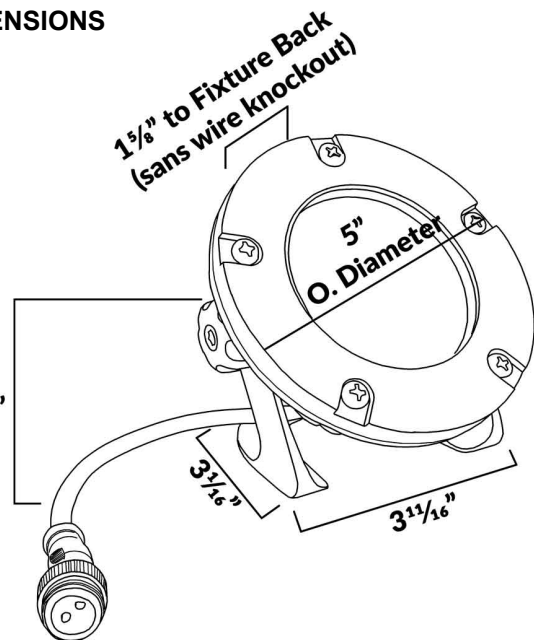

12V 6w Heavy Cast Brass Spotlight Dimmable Integrated LED Flood Adjustable Head- LD-U210

DESCRIPTION

Material: Cast Brass
 Voltage: 12V AC / DC
 Socket Type: N/A
 Bulb Type: Integrated LED
 Power Draw: 6w Max
 Light Output: 500 Lumens
 Color Temperature: Warm White 2700K
 Beam Spread: 35° / 60°
 Dimming Capacity: NON DIMMABLE
 Cable Lead: 1' w/ NSC Male Connection
 Dimensions: See Image Below

ACCESSORIES

Power Connector: 3', 6', 15', or 30'

FINISH OPTIONS

Black

Bronze

Brass

DIMENSIONS

COVER OPTIONS

Open

Glare Shield

Grill

ORDERING INFORMATION

LD-U210	FINISH	POWER CONNECTOR	COVER OPTION
	BLK Black	3'	OP Open
	BRZ Bronze	6'	GS Glare Shield
	BRS Brass	15'	GR Grill
		30'	

LD-U210- ____ - ____ - ____

Fixture Type: _____