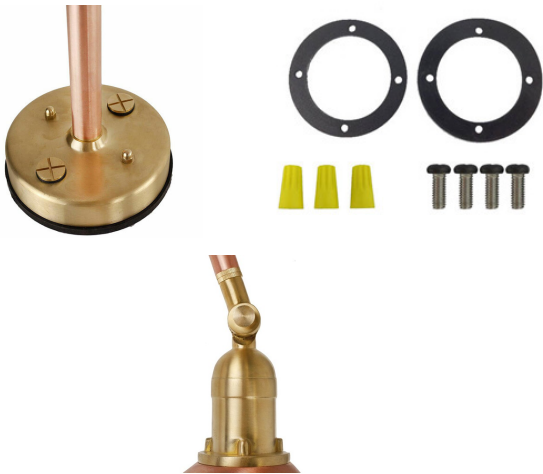

Outdoor Gooseneck Lighting - Raw Copper LED Sign Light - OGN-930-RC

DESCRIPTION

Material: Raw Copper / Cast Brass
 Voltage: 12V / 120V
 Socket Type: UL Certified E26 Medium Base (E105933)
 12v Bulb Type: A19 / M16 (with adapter)
 120v Bulb Type: A19 / PAR30 / PAR38
 Power Rating: 60W Max
 Mounting: Wall / Surface
 Weight: 4.69 lbs
 Dimensions: H:20" x L:27.5" x D:15.5"

OPTIONAL ACCESSORIES

12" arm extension, photocell, motion sensor

DIMENSIONS

ORDERING INFORMATION

OGN-930-RC

BULB

- WWND** 10W Non-Dimmable Warm White 3000K LED
- CWND** 10W Non-Dimmable Cool White 5000K LED
- WWP** 9W Dimmable Warm White 3000K GU24 Puck Lamp LED
- WWC** 12W Dimmable Warm White 3000K GU24 Corn Enclosed LED

OGN-930-RC - _____

Fixture Type: _____

Job Name: _____

Notes: _____