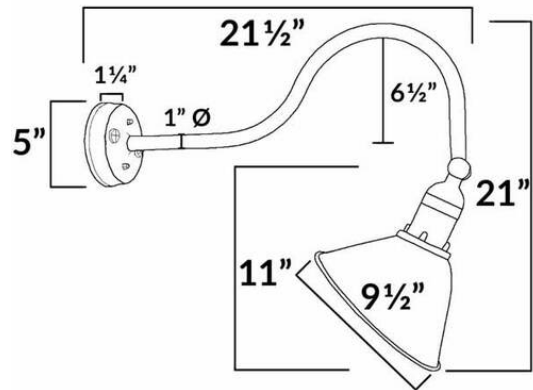

Outdoor Gooseneck Lighting - Raw Copper LED Sign Light - OGN-930-RC

DESCRIPTION

Material: Raw Copper / Cast Brass
 Voltage: 12V / 120V
 Socket Type: UL Certified E26 Medium Base (E105933)
 12v Bulb Type: A19 / M16 (with adapter)
 120v Bulb Type: A19 / PAR30 / PAR38
 Power Rating: 60W Max
 Mounting: Wall / Surface
 Weight: 4.69 lbs
 Dimensions: H:20" x L:27.5" x D:15.5"

OPTIONAL ACCESSORIES

12" arm extension, photocell, motion sensor

DIMENSIONS

ORDERING INFORMATION

OGN-930-RC

BULB

- WWND** 10W Non-Dimmable Warm White 3000K LED
- CWND** 10W Non-Dimmable Cool White 5000K LED
- WWP** 9W Dimmable Warm White 3000K GU24 Puck Lamp LED
- WWC** 12W Dimmable Warm White 3000K GU24 Corn Enclosed LED

OGN-930-RC - _____

Fixture Type: _____

Job Name: _____

Notes: _____