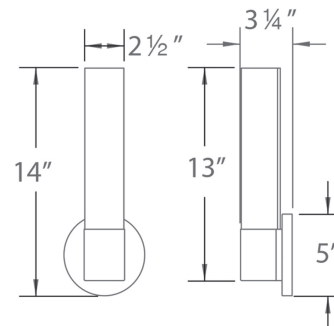

FEATURES

- Multiple LED array for uniform illumination
- Driver concealed within the fixture
- 5 year warranty

SPECIFICATIONS

Color Temp:	3000K,3500K
Input:	120-277 VAC,50/60Hz
CRI	90
Dimming:	ELV: 100-5% , TRIAC: 100-5%
Rated Life:	50,000 Hours
Mounting:	Installs over a 3" or 4" Junction Box, Can be mounted on ceiling or wall vertically
Standards:	ETL, cETL, Title 24 JA8 Compliant, ADA, Damp Location Listed
Construction	Nickel plated steel with polycarbonate diffuser

FINISHES:

LINE DRAWING

WS-180414

WAC LIGHTING

Turbo

Bath & Vanity Light

Fixture Type: _____
Catalog Number: _____
Project: _____
Location: _____

Model	Color Temp & CRI	Lumens	Finish
WS-180424	35 3000K - 90 35 3500K - 90	1480 1570	BN Brushed Nickel CH Chrome

FINISHES:

LINE DRAWING

WS-180424