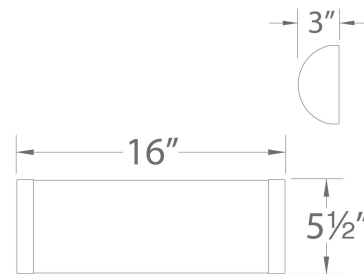

#### SPECIFICATIONS

<b>Construction</b>	Nickel plated steel with polycarbonate diffuser
<b>Power:</b>	16W, 20W, 28W
<b>Input:</b>	120-277 VAC, 50/60Hz
<b>Dimming:</b>	ELV: 100-5% , TRIAC: 100-5%
<b>Light Source:</b>	Integrated LED, 3 Step Mac Adam Ellipse
<b>Rated Life:</b>	50,000 Hours
<b>Mounting:</b>	Installs over a 3" or 4" Junction Box, Can be mounted on ceiling or wall in all orientations
<b>Finish:</b>	Electroplated Brushed Nickel
<b>Operating Temp:</b>	-4°F to 104°F (-20°C to 40°C)
<b>Standards:</b>	ETL, cETL, Damp Location Listed, ADA, Title 24 JA8 Compliant

#### LINE DRAWING

WS-180216