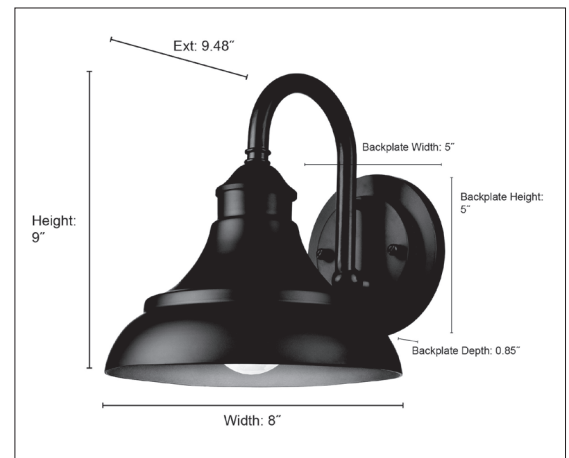

87101

ALVII ONE LIGHT OUTDOOR WALL SCONCE

FINISH

PBK - Powder Coated Black

DIMENSIONS

Width 8"
Height 9"
Ext. 9.48"
Backplate Width 5"
Backplate Height 5"
Backplate Depth 0.85"
Weight 1.46 lbs

MATERIAL

Aluminum

SHADE

Aluminum

LAMPING

Bulbs 1-Medium
Bulb Base Medium (E26)
Watts per Bulb 100W
Voltage 120V
Total Wattage 100W
Bulbs Included No

CERTIFICATION

ETL Listed Wet Location

ITEM NUMBER

SKUs 87101 PBK

87101 PBK

Millennium Lighting
105 Declaration Drive
McDonough, GA 30253
www.millenniumlighting.com