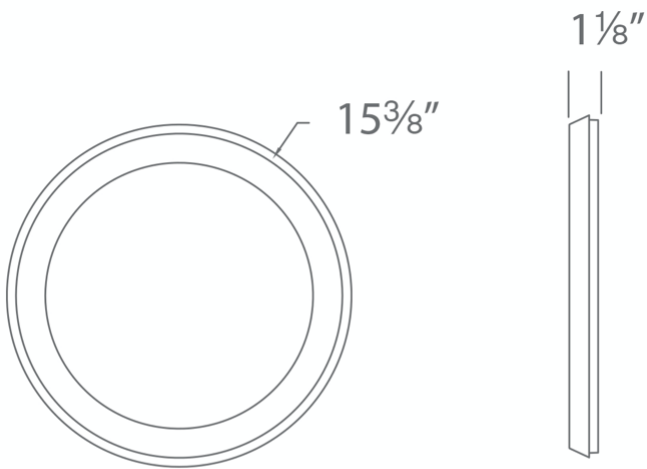

REPLACEMENT PARTS

HDW-LX20-MA - Hardware Pack

FM-4215

Model & Size	Color Temp & CRI	Finish	Watt	Voltage	LED Lumens	Delivered Lumens
FM-4215 15"	2700K 90	BK Black	27.5W	120-277V	3084	2114
	2700K 90	BN Brushed Nickel	27.5W	120-277V	3084	2114
	2700K 90	WT White	27.5W	120-277V	3084	2114
	3500K 90	BK Black	27.5W	120-277V	3084	2278
	3500K 90	BN Brushed Nickel	27.5W	120-277V	3084	2278
	3500K 90	WT White	27.5W	120-277V	3084	2278
	3000K 90	BK Black	26.2W	120 VAC	3084	2221
	3000K 90	BN Brushed Nickel	26.2W	120 VAC	3084	2221
	3000K 90	WT White	26.2W	120 VAC	3084	2221

Example: **FM-4215-WT**

For custom requests please contact customs@modernforms.com