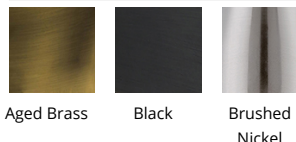

WAC LIGHTING

Duplex

Task Light 3000K

Fixture Type: _____

Catalog Number: _____

Project: _____

Location: _____

Model & Size	Color Temp	Finish	LED Watts	LED Lumens	Delivered Lumens
BL-67305 5"	3000K	AB Aged Brass BK Black BN Brushed Nickel	8W	1050	315

Example: **BL-67305-BN**

For custom requests please contact customs@wacighting.com

DESCRIPTION

Dome light. A rotatable neck accents a circular appeal for multidirectional illumination.

FEATURES

- On/off toggle switch on the canopy
- Light source offers 330 degree horizontal rotation and a 90 degree vertical rotation
- USB port on the bottom of the canopy for charging
- Driver concealed within the canopy
- 5 year warranty

SPECIFICATIONS

Color Temp:	3000K
Input:	120 VAC,50/60Hz
CRI:	90
Rated Life:	54000 Hours
Standards:	ETL, cETL Damp Location Listed
Construction:	Steel frame with PC diffuser

FINISHES:

Aged Brass Black Brushed Nickel