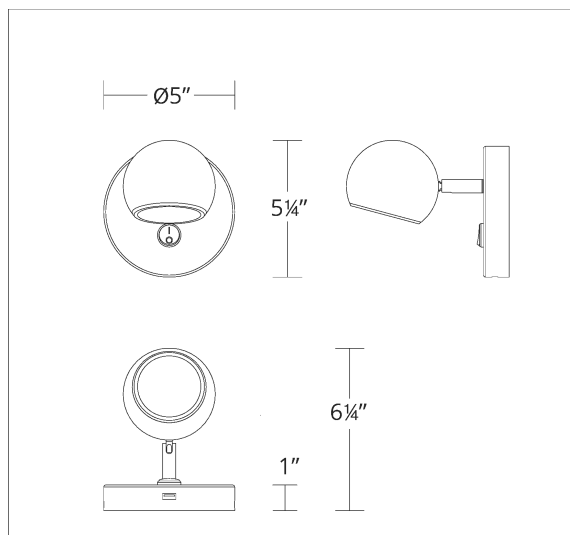

WAC LIGHTING

Duplex

Task Light 3000K

Fixture Type: _____

Catalog Number: _____

Project: _____

Location: _____

Model & Size	Color Temp	Finish	LED Watts	LED Lumens	Delivered Lumens
BL-67305 5"	3000K	AB Aged Brass BK Black BN Brushed Nickel	8W	1050	315

Example: **BL-67305-BN**

For custom requests please contact customs@wacighting.com

DESCRIPTION

Dome light. A rotatable neck accents a circular appeal for multidirectional illumination.

FEATURES

- On/off toggle switch on the canopy
- Light source offers 330 degree horizontal rotation and a 90 degree vertical rotation
- USB port on the bottom of the canopy for charging
- Driver concealed within the canopy
- 5 year warranty

SPECIFICATIONS

Color Temp:	3000K
Input:	120 VAC,50/60Hz
CRI:	90
Rated Life:	54000 Hours
Standards:	ETL, cETL Damp Location Listed
Construction:	Steel frame with PC diffuser

FINISHES:

Aged Brass Black Brushed Nickel

LINE DRAWING:

BL-67305