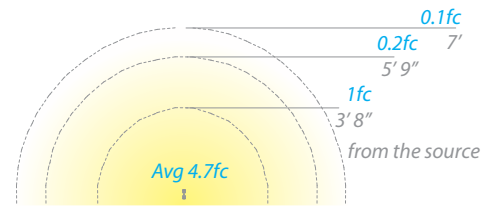

## SPECIFICATIONS

- Input:** 15VAC (Colorscaping Smart Transformer is required)
- Power:** 7W / 10VA 7W / 10VA (Use VA value for sizing the transformer and calculate voltage drop.)
- Brightness:** White: 310  
Red: 110  
Green: 205  
Blue: 45
- CRI:** 85
- Rated Life:** 50,000 hours