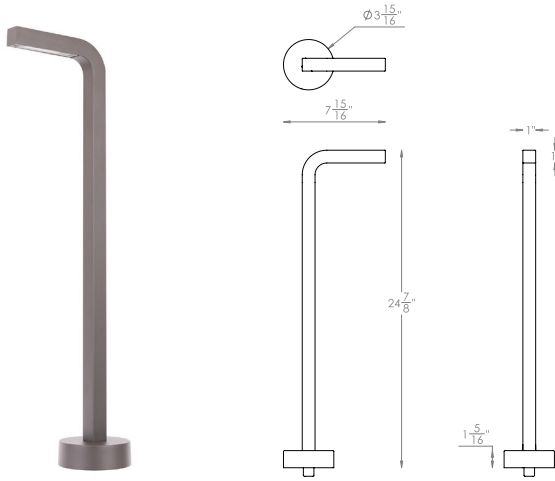

# BALANCE SINGLE LED PATH LIGHT

6861

Fixture Type:

Catalog Number:

Project: \_\_\_\_\_

Location: \_\_\_\_\_

## Surface Mount Flange/Stake

*Includes three 7 inch threaded stainless steel stabilizing pins for ground mounting or surface mounts with four screws or over a junction box*

**5000-SCP-BZ**  
*Bronze on Aluminum*

## Guardian Mount

*Heavy duty stainless steel spike to position fixture. Formed from a single piece of metal.*

**9000-SP9-BZ**  
*Stainless Steel*