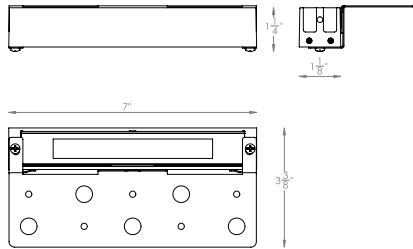

HARDSCAPE LED LIGHT

7872

Fixture Type:

Catalog Number:

Project: _____

Location: _____

PRODUCT DESCRIPTION

Striking and Dramatic. COLORSCAPING Hardscape luminaires illuminate an outdoor kitchen, bar, or a stone wall in living color. Innovative, easy-to-use, color-changing Hardscape installs easily into permanent stone or granite locations. Live your life in color. Colors merge into an inventive stylish aesthetic to create your very own customized lighting experience. Hardscape also includes patented quick release serviceability for eye-catching illumination.

FEATURES

- Each fixture can be individually controlled
- Fixtures can be grouped and controlled together
- Fixtures contain discrete, warm, and a cool white LEDs for full tunability
- Fixtures can generate tens of thousands of different colors
- Automations can be stored and recalled for holiday or other celebratory lighting scenes
- Fixtures from multiple transformers can be controlled as a single group in the app
- Integrators can control the fixtures using industry standard DMX 512
- The colorscaping transformer allows for installation growth - each transformer supports one or two legacy landscape lighting circuits in addition to the color scaping fixtures
- Paint your landscaping and home using light
- Schedule your landscape lighting based on sunrise and sunset in your location
- RGBWW Color Changing Fixture: R / G / B / 2700K-6500K

SPECIFICATIONS

1. **Input:** 15VAC (Colorscaping Smart Transformer is required)
   Power: 7W / 10VA (Use VA value for sizing the transformer and calculate voltage drop.)
   Brightness: White: 400
   Red: 125
   Green: 270
   Blue: 60
   Beam Angle: 100°
   CRI: 85
   Rated Life: 50,000 hours

ORDERING NUMBER

		Color Temp	Finish
7872	7" Hardscape	CS Color Changing	BK Black on Aluminum BZ Bronze on Aluminum BBR Bronze on Brass

7872-_____

Example: **7872-CSBZ**

wacighting.com	Headquarters, East Manufacturing Facility	South East Manufacturing Facility	Central Manufacturing Facility	West Manufacturing Facility
Phone (800) 526.2588	44 Harbor Park Drive	1600 Distribution Ct	1700 South J Elmer Freeway, Ste 100	1750 S Archibald Ave
Fax (800) 526.2585	Port Washington, NY 11050	Lithia Springs, GA 30122	Cedar Hill, TX 75104	Ontario, CA 91761