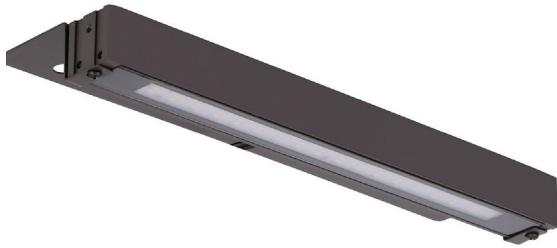

HARDSCAPE LED LIGHT

7872

Fixture Type:

Catalog Number:

Project: _____

Location: _____

PRODUCT DESCRIPTION

Striking and Dramatic. COLORSCAPING Hardscape luminaires illuminate an outdoor kitchen, bar, or a stone wall in living color. Innovative, easy-to-use, color-changing Hardscape installs easily into permanent stone or granite locations. Live your life in color. Colors merge into an inventive stylish aesthetic to create your very own customized lighting experience. Hardscape also includes patented quick release serviceability for eye-catching illumination.

HARDSCAPE LED LIGHT

7872

Magnetic Transformers

*Stainless Steel, 15V output, IP65 rated, UL 1838 listed
See transformer spec sheet for details and its accessories*

8150CS-TRN-SS
150W Max

8300CS-TRN-SS
300W Max

HARDSCAPE LED LIGHT

7822

Fixture Type:

Catalog Number:

Project: _____

Location: _____

PRODUCT DESCRIPTION

Striking and Dramatic. COLORSCAPING Hardscaping luminaires illuminate an outdoor kitchen, bar, or a stone wall in living color. Innovative, easy-to-use, color-changing Hardscaping installs easily into permanent stone or granite locations. Live your life in color. Colors merge into an inventive stylish aesthetic to create your very own customized lighting experience. Hardscaping also includes patented quick release serviceability for eye-catching illumination.