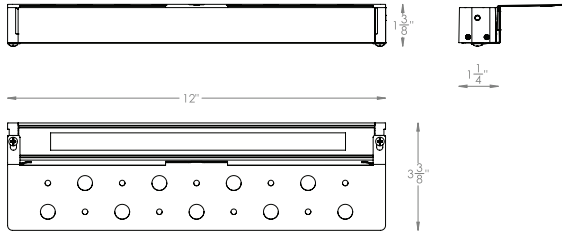

HARDSCAPE LED LIGHT

7822

Fixture Type:

Catalog Number:

Project: _____

Location: _____

PRODUCT DESCRIPTION

Striking and Dramatic. COLORSCAPING Hardscaping luminaires illuminate an outdoor kitchen, bar, or a stone wall in living color. Innovative, easy-to-use, color-changing Hardscaping installs easily into permanent stone or granite locations. Live your life in color. Colors merge into an inventive stylish aesthetic to create your very own customized lighting experience. Hardscaping also includes patented quick release serviceability for eye-catching illumination.

FEATURES

- Each fixture can be individually controlled
- Fixtures can be grouped and controlled together
- Fixtures contain discrete, warm, and a cool white LEDs for full tunability
- Fixtures can generate tens of thousands of different colors
- Automations can be stored and recalled for holiday or other celebratory lighting scenes
- Fixtures from multiple transformers can be controlled as a single group in the app
- Integrators can control the fixtures using industry standard DMX 512
- The color scaping transformer allows for installation growth - each transformer supports one or two legacy landscape lighting circuits in addition to the color scaping fixtures
- Paint your landscaping and home using light
- Schedule your landscape lighting based on sunrise and sunset in your location
- RGBWW Color Changing Fixture: R / G / B / 2700K-6500K

SPECIFICATIONS

Input: 15VAC (Colorscaping Smart Transformer is required)
Power: 14W / 21VA (Use VA value for sizing the transformer and calculate voltage drop.)
Brightness: White: 825
Red: 275
Green: 550
Blue: 120
Beam Angle: 100°
CRI: 85
Rated Life: 50,000 hours

ORDERING NUMBER

		Color Temp	Finish
7822	12" Hardscaping	CS Color Changing	BK Black on Aluminum BZ Bronze on Aluminum BBR Bronze on Brass

7822-_____

Example: **7822-CSBZ**

wacighting.com	Headquarters, East Manufacturing Facility	South East Manufacturing Facility	Central Manufacturing Facility	West Manufacturing Facility
Phone (800) 526.2588	44 Harbor Park Drive	1600 Distribution Ct	1700 South J Elmer Freeway, Ste 100	1750 S Archibald Ave
Fax (800) 526.2585	Port Washington, NY 11050	Lithia Springs, GA 30122	Cedar Hill, TX 75104	Ontario, CA 91761