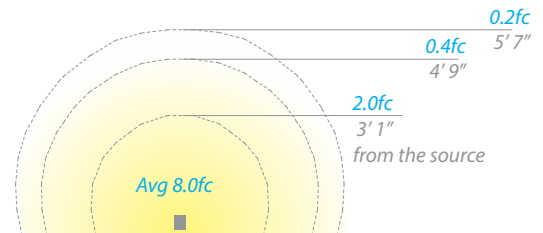

SPECIFICATIONS

- Input:** 15VAC (Colorscaping Smart Transformer is required)
- Power:** 7W / 10VA 7W / 10VA (Use VA value for sizing the transformer and calculate voltage drop.)
- Brightness:** White: 230
Red: 80
Green: 150
Blue: 30
- CRI:** 85
- Rated Life:** 50,000 hours