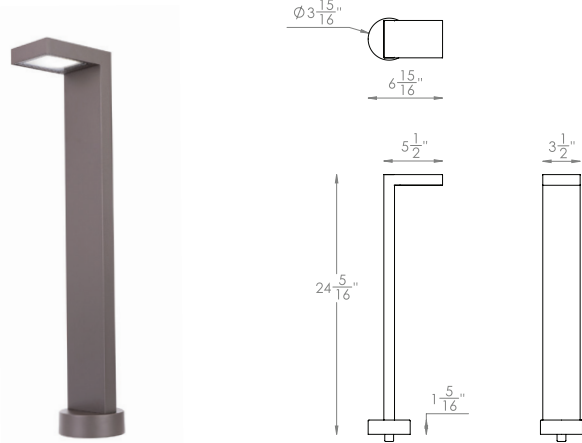

LEDGE LED PATH LIGHT

6881

Fixture Type:

Catalog Number:

Project: _____

Location: _____

PRODUCT DESCRIPTION

Enjoy awe-inspiring wayfinding illumination. COLORSCAPING LED Path and Area Lights guide you safely around a flower garden, pool, driveway, or through backyard woods. From subtle tones to bold vivid hues, create multi-colored lighting effects to control sightlines and make your yard feel larger at night. Magical. Bedazzling.

SPECIFICATIONS

- Input:** 15VAC (Colorscaping Smart Transformer is required)
- Power:** 7W / 10VA 7W / 10VA (Use VA value for sizing the transformer and calculate voltage drop.)
- Brightness:** White: 230
Red: 80
Green: 150
Blue: 30
- CRI:** 85
- Rated Life:** 50,000 hours

LEDGE LED PATH LIGHT

6881

Surface Mount Flange/Stake

Includes three 7 inch threaded stainless steel stabilizing pins for ground mounting or surface mounts with four screws or over a junction box

5000-SCP-BZ
Bronze on Aluminum