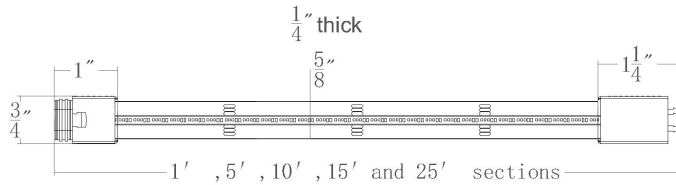

InvisiLED® OUTDOOR RGBWW

Wet Rated, Color changing, and Adjustable CCT LED Tape

Fixture Type:

Catalog Number:

Project:

Location:

PRODUCT DESCRIPTION

This weatherproof marvel offers vibrant RGB color changes and adjustable white light (2700K to 5000K) for any mood or occasion. Effortless installation with push-in connectors and seamless integration into smart home systems like Google Home and Amazon Alexa via the WAC outdoor controller. Plus, enjoy exceptional clarity and precision with dedicated white LED chips.

FEATURES

- **Weatherproof Resilience:** Engineered to withstand the elements with a robust wet rating, ensuring vibrancy in rain, snow, or sleet.
- **IP67 Rated Silicone Jacket:** Added protection for enhanced durability against challenging outdoor conditions.
- **Vivid RGB Color Spectrum:** Elevate your ambiance with the magic of color. With the ability to change hues across the entire RGB visible spectrum, you can set the perfect mood for any occasion.
- **Tunable White Light:** Take control of your illumination like never before. Seamlessly adjust the color temperature from a cozy 2700 Kelvin warm glow to a crisp 5000 Kelvin cool daylight, all at your fingertips.
- **Vivid White Illumination:** Unlike traditional RGB setups, our LED tape showcases dedicated white LED chips, providing a vivid white light with a remarkable Color Rendering Index (CRI) of over 90, ensuring your space is brilliantly and accurately lit.
- **Effortless Connectivity:** Our clean push-in connectors make extending and powering your LED tape a breeze, ensuring a hassle-free installation that anyone can handle.
- **Smart Compatibility:** Sync it effortlessly with the MyWAC app, WallStation, or integrate it into your existing smart home system, including Google Home and Amazon Alexa, using the WAC outdoor controller.
- **Various Roll Lengths Available:** Choose from a range of roll sizes, including 1ft, 5ft, 10ft, 15ft, and 25ft, to suit your specific lighting needs.
- **Customizable Length:** Easily tailor the LED tape to your desired size with the ability to cut it every 2 inches, and seal the ends using our convenient End Cap accessories.
- **UV Stabilized:** Resists sun damage for long-lasting durability in outdoor use

SPECIFICATIONS

1. **Construction:** Flexible strip light in silicon tube
   Cutting Interval: 2"
   Input: 24VDC
   Maximum Power: ~ 3.57 W/ft with Mobile App/WallStation control
   ~ 5.5 W/ft with DMX control
   White: 100 lm/ft; Red: 9.7 lm/ft
   Green: 34 lm/ft; Blue: 10.4 lm/ft
   Lumens: Refer to table below
   Max Run: Refer to table below
   Controls: Wireless: Through T24-OD-CTR Outdoor Wireless DMX Controller
   Wired/Colorscaping: Through 915CS-CTR-WT Linear RGBWW Controller
   Dimming: Through wall controller: LED-WCT-WT, and MyWAC app, DMX 512-A, Smart Home assistant (Google Home, Amazon Alexa)
   CRI: 90+ (White Light)
   McAdams Steps: 3
   Color Temp: 2700K-5000K, R/G/B
   Rated Life: 50,000 hours
   Operating Temp: -4°F to 104°F (-20°C to 40°C)
   Standards: UL & cUL listed, Wet Location listed, Title 24 Compliant
   IP Rating: IP66

TAPE SELECTIONS