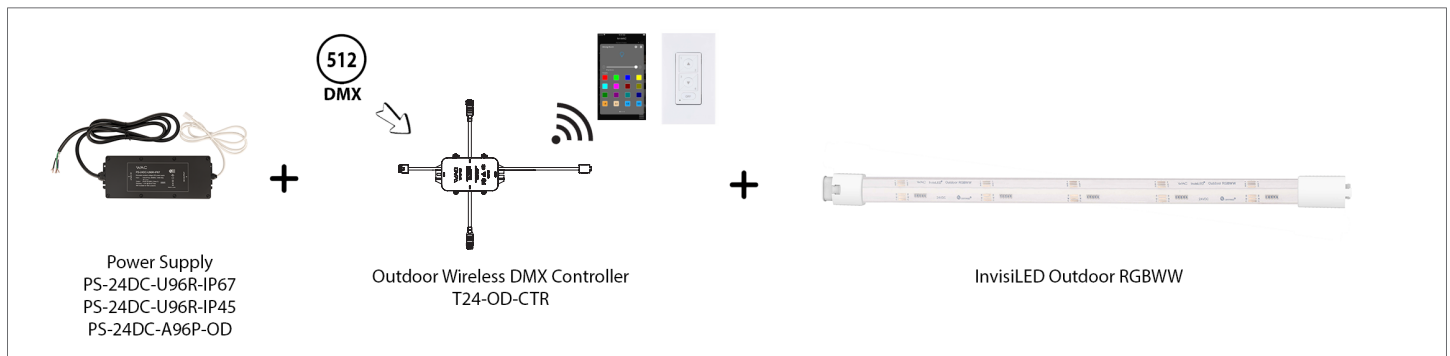

CONTROLLER

MODEL	Input	Output	Dimension	
T24-OD-CTR	24VDC, 96W Max Power Feed from power supply	24VDC, 90W Max Output Power to outdoor tape 3ft output long cable	5" x 3 1/2" x 1 1/2"	Outdoor Wireless DMX Controller Allows outdoor tape to be wirelessly controlled through MyWAC app, WallStation, or DMX. - IP67 wet rated *Wi-Fi network is required to operate the system
915CS-CTR-WT	9-15VAC Input, 300W Max Power feed from colorscaping transformer 11W/17VA 3ft input long cable	24VDC, 96W Max Output Power to InvisILED Outdoor RGBWW 3ft output long cable	4 3/4" x 2 3/4" x 1 3/4"	Colorscaping Linear RGBWW Controller Harness extensive control options with the InvisILED Outdoor RGBWW Tape. Integrates flawlessly with the Colorscaping transformer via a hard-wired cable and offers versatile management through the MyWAC app, WallStation, or DMX control. - IP67 wet rated *Wi-Fi network is required to operate the system
LED-WCT-WT	120-230VAC	N/A	4 5/8" x 2 3/4" x 1 5/8"	WallStation - Multi-scene selection - Raise/Lower, dedicated Off button - Suitable for standard single NEMA wall box Setup and configuration via MyWAC mobile application - no physical adjustment needed - cUL listed

Wiring Diagram

Control Through Outdoor Wireless DMX Controller