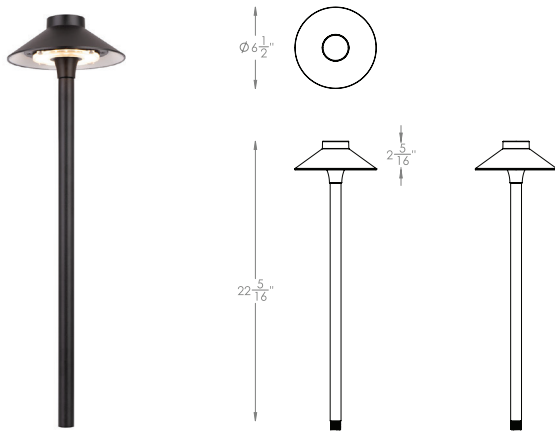

TIKI LED AREA LIGHT

6841

Fixture Type:

Catalog Number:

Project: _____

Location: _____

PRODUCT DESCRIPTION

Enjoy awe-inspiring wayfinding illumination. COLORSCAPING LED Path and Area Lights guide you safely around a flower garden, pool, driveway, or through backyard woods. From subtle tones to bold vivid hues, create multi-colored lighting effects to control sightlines and make your yard feel larger at night. Magical. Bedazzling.

SPECIFICATIONS

Input: 15VAC (Colorscaping Smart Transformer is required)
Power: 12W / 18.5VA 12W / 18.5VA (Use VA value for sizing the transformer and calculate voltage drop.)
Brightness: White: 675
 Red: 230
 Green: 450
 Blue: 100
CRI: 85
Rated Life: 50,000 hours