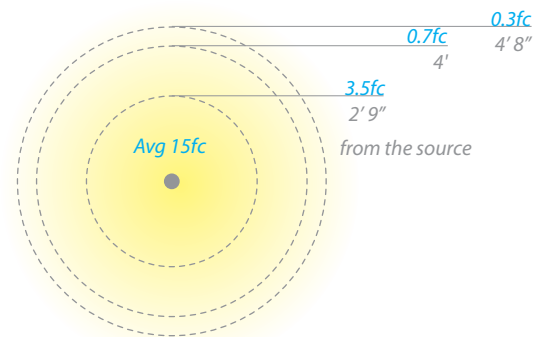

SPECIFICATIONS

Input: 15VAC (Colorscaping Smart Transformer is required)
Power: 12W / 18.5VA 12W / 18.5VA (Use VA value for sizing the transformer and calculate voltage drop.)
Brightness: White: 675
 Red: 230
 Green: 450
 Blue: 100
CRI: 85
Rated Life: 50,000 hours