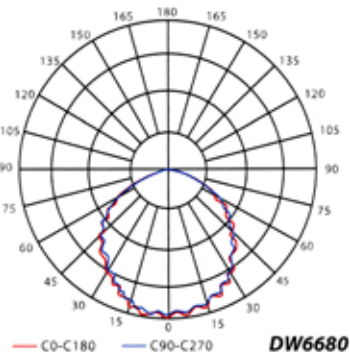

DW6680-LB60-50K

SMALL CEILING LED FIXTURE

- ▶ **Material:** Powder Coated Cast Aluminum
- ▶ **Lens:** Clear, Prismatic Polycarbonate Lens
- ▶ **Lamp:** LED Module (60 LED Diodes)
- ▶ **Available Finish:** Bronze
- ▶ **Lumens:** 5000K - 6480 Lm
- ▶ **Rated Life 50,000 Hours**
- ▶ **ETL & DLC Approved**
- ▶ **Replaces 175 - 250W HID**

Model Number	Illuminant Type	Base Type	Wattage (W)	Volatage (V)	Color Temp.	Lamp(s) Included
DW6680-LB60-50K	LED	LED Board	60W	120V-277V	50K	Yes

DABMAR
LIGHTING

DABMAR LIGHTING INCORPORATED

320 Graves Ave . Oxnard, CA 93030 . 805.604.9090 . f: 805.604.9050 . www.dabmar.com
4693 19th Street Ct E . Bradenton, FL 34203

10.40"
264.16mm

3.74"
94.99mm

10.40"
264.16mm

Overall Dimensions: 10.40"W x 10.40"H x 3.74"D
Approx Wire Length: 5.00"
Weight: 5.8 lbs
Box Dimensions: 10.75"W x 10.88"H x 4.38"D