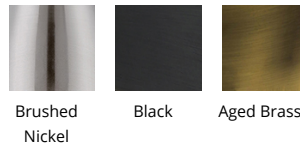

WAC LIGHTING

Duplex

Task Light 3000K

Fixture Type: _____

Catalog Number: _____

Project: _____

Location: _____

Model & Size	Color Temp	Finish	LED Watts	LED Lumens	Delivered Lumens
BL-67320 20"	3000K	AB Aged Brass BK Black BN Brushed Nickel	7W	1075	322

Example: **BL-67320-BN**

For custom requests please contact customs@wacighting.com

DESCRIPTION

Dome light. A rotatable neck accents a circular appeal for multidirectional illumination.

FEATURES

- Two on/off toggle switch on the canopy to control each lamp individually
- Light source offers 330 degree horizontal rotation and a 90 degree vertical rotation
- USB port on the bottom of the canopy for charging
- Driver concealed within the canopy
- 5 year warranty

SPECIFICATIONS

Color Temp:	3000K
Input:	120 VAC,50/60Hz
CRI:	90
Rated Life:	54000 Hours
Standards:	ETL, cETL Damp Location Listed
Construction:	Steel frame with PC diffuser

FINISHES:

LINE DRAWING:

BL-67320