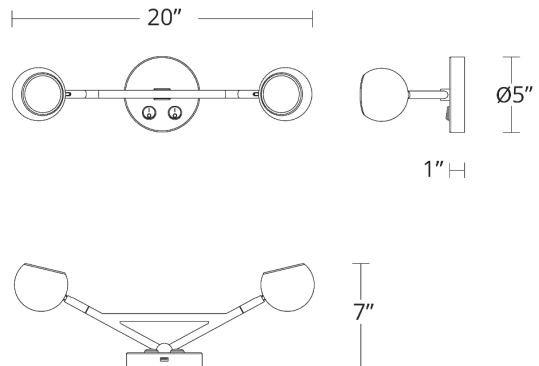

WAC LIGHTING

Duplex

Task Light 3000K

Fixture Type: _____

Catalog Number: _____

Project: _____

Location: _____

Model & Size	Color Temp	Finish	LED Watts	LED Lumens	Delivered Lumens
BL-67320 20"	3000K	AB Aged Brass BK Black BN Brushed Nickel	7W	1075	322

Example: **BL-67320-BN**

For custom requests please contact customs@wacighting.com

DESCRIPTION

Dome light. A rotatable neck accents a circular appeal for multidirectional illumination.

FEATURES

- Two on/off toggle switch on the canopy to control each lamp individually
- Light source offers 330 degree horizontal rotation and a 90 degree vertical rotation
- USB port on the bottom of the canopy for charging
- Driver concealed within the canopy
- 5 year warranty

SPECIFICATIONS

Color Temp:	3000K
Input:	120 VAC,50/60Hz
CRI:	90
Rated Life:	54000 Hours
Standards:	ETL, cETL Damp Location Listed
Construction:	Steel frame with PC diffuser

FINISHES:

LINE DRAWING:

BL-67320