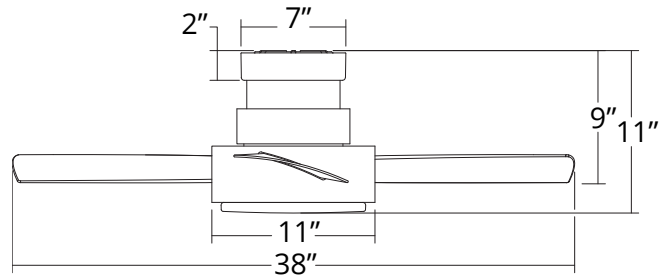

VOX

FH-W1802-38

38" Flush Mounted Fan

MODERN FORMS SMART FANS

PRODUCT DESCRIPTION

The Vox speaks in hushed tones- the powerful DC motor keeps the blades running smooth, ultra quiet and up to 70% more efficient than traditional AC motors. Perfect for smaller rooms, or mounted in multiples for larger spaces, Vox delivers the goods with a host of smart control features through our exclusive Modern Forms app.

FEATURES

- 6 fan speeds through both Summer and Winter Modes
- Silent DC motor
- Luminaire cover not available
- Includes BT remote control
- Optional wall control for 3, 4-way control sold separately
- Compatible with Modern Forms app

AIRFLOW/ENERGY EFFICIENCY

Weighted Average/High Airflow CFM:	3377/5237
Weighted Average/High Energy Use (W):	28/39
Estimated Yearly Energy Cost ($):	8
Weighted Average/High Efficiency (CFM/W):	121/161
Max RPM:	240

ORDER NUMBER

Model	Housing	Blade
FH-W1802-38L	BZ <i>Bronze</i>	BZ <i>Bronze</i>
	MW <i>Matte White</i>	MW <i>Matte White</i>
	TT <i>Titanium Silver</i>	TT <i>Titanium Silver</i>

Example: FH-W1802-38L-BZ

For 2700K add "-27" ; for 3500K add "-35" before the finish: FH-W1802-38L-27-MW

*Results may vary based on application and surroundings.

*This fan comes uni-pack - blade select options are not available

The Modern Forms app synchronizes seamlessly with smart home devices you already own

modernforms.com
Phone (800) 526.2588
Fax (800) 526.2585

Headquarters/Eastern Distribution Center
44 Harbor Park Drive
Port Washington, NY 11050

Central Distribution Center
1600 Distribution Ct
Lithia Springs, GA 30122

Western Distribution Center
1750 Archibald Avenue
Ontario, CA 91760

Modern Forms retains the right to modify the design of our products at any time as part of the company's continuous improvement program. JUL 2020

SPECIFICATIONS

Construction:	Aluminum
Blade:	13° Pitch, 38" sweep, ABS
Wire:	8"
Hanging Weight:	14.5 lbs
Total Power:	55.5W
Standards:	UL/cUL Wet Location listed, Title 24 JA8-2016 Compliant, Title 20, Energy Star rated
Motor Type:	125 x 20 sensorless DC motor

WIRELESS PERFORMANCE

Wi-Fi Range:	Up to 150 ft*
Bluetooth Range:	Up to 150 ft*

LUMINAIRE PERFORMANCE

Light Source:	LED
Light Wattage:	23.5W
Lumens/Delivered Lumens:	2100/1013
Dimming:	Integrated
CRI:	90
Color Temperature:	3000K (2700K/3500K options available)
Rated Life:	50,000 hours