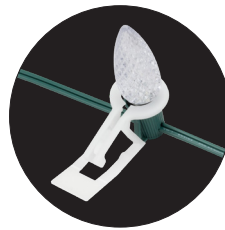

FLEX CLIP

- Slides over bulb when the light bulb is already in light string socket
- 360-degree fastener allows for universal directional installation
- Allows for pre installed bulbs for on-site installation or removal
- Available in C7 and C9 clip options

FLEX CLIP ORDERING INFORMATION

ITEM NUMBER	DESCRIPTION	QTY
FLEXCLIPC7	C7 FLEX CLIP	100
FLEXCLIPC9	C9 FLEX CLIP	100

PREMIUM SHINGLE TAB

- Slides under shingles or use in between gutters and fascia boards
- Use P-Clip accessory with 3M backing for surface mount installations
- 3 socket diameter mounting options: C6, C7, and C9 bulbs
- Made with high quality resin and UV stabilizers

PREMIUM SHINGLE TAB ORDERING INFORMATION

ITEM NUMBER	DESCRIPTION	QTY
39001-PREM	Shingle Tab Clip	500
39007-PREM	Surface Mount P-Clip Accessory	500

PREMIUM ALL-IN-ONE CLIP

- Shingle or gutter mounting clip for icicle lights, C7, and C9 stringers
- Slides under shingles or clamps to gutters to hold bulb in place
- Does not require removal of decorative bulbs from stringers
- Made with high quality resin and UV stabilizers

PREMIUM ALL-IN-ONE CLIP ORDERING INFORMATION

ITEM NUMBER	DESCRIPTION	QTY
ALLINONECLIP-PREM	All-in-one Shingle/Gutter Clip	500

ALL-IN-ONE CLIP

- Slides under shingles or clamps to gutters to secure stringers
- Compatible with most mini lights, C7, and C9 stringers
- Does not require removal of decorative bulbs from stringers