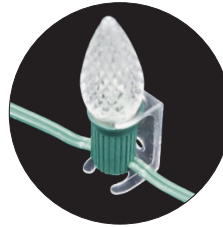

LINEAR LIGHTING

SPECIALTY LIGHTING

ARCHITECTURAL

MAGNETIC C7/C9 CLIP

- Magnetic surface mounting clip for C7 or C9 stringers
- Magnetic base secures to most metal surfaces for fast installations
- Twist lock design securely holds bulbs

MAGNETIC C7/C9 CLIP ORDERING INFORMATION

ITEM NUMBER	DESCRIPTION	QTY
MAGCLIP	C7/C9 Magnetic Surface Mount Clip	100

C-CLIP

- Hard plastic clip used to mount C7 and C9 stringers to roof-lines, under eaves, or where other traditional clips cannot be used
- Mount with screws or silicone adhesive for permanent installations

C-CLIP ORDERING INFORMATION

ITEM NUMBER	DESCRIPTION	QTY
39006	C7/C9 Stringer Surface Mount C-Clip	500

LAWN STAKE

- Mounting accessory for lining sidewalks and driveways
- Available in 5" and 10" stake length options
- Speed ratchet head saves time by seating C7 or C9 sockets and twisting into place
- Glass-filled nylon for a rigid, durable design

LAWN STAKE ORDERING INFORMATION

ITEM NUMBER	DESCRIPTION	QTY
39021-PREM	5" Lawn Stake	500
39022-PREM	10" Lawn Stake	500

ICICLE LIGHT CLIP

- Exclusively used to attach icicle lights to roof-lines and gutters
- Slides under shingles or clamps to a gutter via utility hook
- Recommend using one clip per icicle drop for best display results