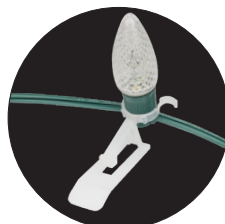

FLEX CLIP

- Slides over bulb when the light bulb is already in light string socket
- 360-degree fastener allows for universal directional installation
- Allows for pre installed bulbs for on-site installation or removal
- Available in C7 and C9 clip options

PREMIUM SHINGLE TAB ORDERING INFORMATION

ITEM NUMBER	DESCRIPTION	QTY
39001-PREM	Shingle Tab Clip	500
39007-PREM	Surface Mount P-Clip Accessory	500

PREMIUM ALL-IN-ONE CLIP

- Shingle or gutter mounting clip for icicle lights, C7, and C9 stringers
- Slides under shingles or clamps to gutters to hold bulb in place
- Does not require removal of decorative bulbs from stringers
- Made with high quality resin and UV stabilizers

PREMIUM ALL-IN-ONE CLIP ORDERING INFORMATION

ITEM NUMBER	DESCRIPTION	QTY
ALLINONECLIP-PREM	All-in-one Shingle/Gutter Clip	500

ALL-IN-ONE CLIP

- Slides under shingles or clamps to gutters to secure stringers
- Compatible with most mini lights, C7, and C9 stringers
- Does not require removal of decorative bulbs from stringers

ALL-IN-ONE CLIP ORDERING INFORMATION

ITEM NUMBER	DESCRIPTION	QTY
39032	All-in-One Mounting Clip	100

OMNI CLIP

- Shingle and gutter mounting clip for C7 and C9 bulb stringers
- Slides under shingles or clamps to gutters to hold bulb in place
- Does not require removal of decorative bulbs from stringers