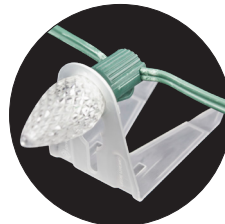

FLEX CLIP

- Slides over bulb when the light bulb is already in light string socket
- 360-degree fastener allows for universal directional installation
- Allows for pre installed bulbs for on-site installation or removal
- Available in C7 and C9 clip options

FLEX CLIP ORDERING INFORMATION

ITEM NUMBER	DESCRIPTION	QTY
FLEXCLIPC7	C7 FLEX CLIP	100
FLEXCLIPC9	C9 FLEX CLIP	100

PREMIUM SHINGLE TAB

- Slides under shingles or use in between gutters and fascia boards
- Use P-Clip accessory with 3M backing for surface mount installations
- 3 socket diameter mounting options: C6, C7, and C9 bulbs
- Made with high quality resin and UV stabilizers

PREMIUM SHINGLE TAB ORDERING INFORMATION

ITEM NUMBER	DESCRIPTION	QTY
39001-PREM	Shingle Tab Clip	500
39007-PREM	Surface Mount P-Clip Accessory	500

PREMIUM ALL-IN-ONE CLIP

- Shingle or gutter mounting clip for icicle lights, C7, and C9 stringers
- Slides under shingles or clamps to gutters to hold bulb in place
- Does not require removal of decorative bulbs from stringers
- Made with high quality resin and UV stabilizers

PREMIUM ALL-IN-ONE CLIP ORDERING INFORMATION

ITEM NUMBER	DESCRIPTION	QTY
ALLINONECLIP-PREM	All-in-one Shingle/Gutter Clip	500

ALL-IN-ONE CLIP

- Slides under shingles or clamps to gutters to secure stringers
- Compatible with most mini lights, C7, and C9 stringers
- Does not require removal of decorative bulbs from stringers