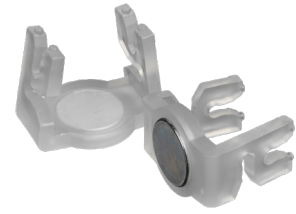

PREMIUM SHINGLE TAB ORDERING INFORMATION

ITEM NUMBER	DESCRIPTION	QTY
39001-PREM	Shingle Tab Clip	500
39007-PREM	Surface Mount P-Clip Accessory	500

PREMIUM ALL-IN-ONE CLIP

- Shingle or gutter mounting clip for icicle lights, C7, and C9 stringers
- Slides under shingles or clamps to gutters to hold bulb in place
- Does not require removal of decorative bulbs from stringers
- Made with high quality resin and UV stabilizers

ALL-IN-ONE CLIP ORDERING INFORMATION

ITEM NUMBER	DESCRIPTION	QTY
39032	All-in-One Mounting Clip	100

OMNI CLIP

- Shingle and gutter mounting clip for C7 and C9 bulb stringers
- Slides under shingles or clamps to gutters to hold bulb in place
- Does not require removal of decorative bulbs from stringers

LINEAR LIGHTING

SPECIALTY LIGHTING

ARCHITECTURAL

MAGNETIC C7/C9 CLIP

- Magnetic surface mounting clip for C7 or C9 stringers
- Magnetic base secures to most metal surfaces for fast installations
- Twist lock design securely holds bulbs

MAGNETIC C7/C9 CLIP ORDERING INFORMATION

ITEM NUMBER	DESCRIPTION	QTY
MAGCLIP	C7/C9 Magnetic Surface Mount Clip	100

C-CLIP

- Hard plastic clip used to mount C7 and C9 stringers to roof-lines, under eaves, or where other traditional clips cannot be used
- Mount with screws or silicone adhesive for permanent installations