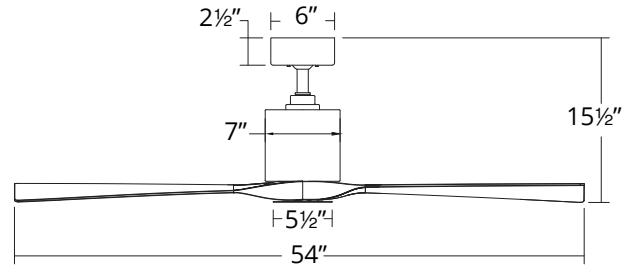

AVIATOR 5

FR-W1811-5

54" Ceiling Fan

MODERN FORMS SMART FANS

PRODUCT DESCRIPTION

Inspired by the golden age of flying, this smart fan takes technology to the next level. Pair it with the exclusive Modern Forms app to save on energy costs and intuitively create schedules that adapt to your behavior. Two simulated wood finishes contrast with the matte black or graphite housings for an understated look in interior or exterior spaces. Available optional LED light kit sold separately.

FEATURES

- 6 fan speeds through both Summer and Winter Modes
- Silent DC motor
- Optional LED luminaire sold separately (F-1811-5-LED-**)
- Includes BT remote control
- Optional wall control sold separately
- Compatible with Modern Forms app

AIRFLOW/ENERGY EFFICIENCY

Weighted-Average/High Airflow CFM:	5638/8418
Weighted-Average/High Energy Use (W):	24/34
Estimated Yearly Energy Cost ($):	6
Weighted-Average/High Efficiency (CFM/W):	233/238
Max RPM:	161

WIRELESS PERFORMANCE

Wi-Fi Range:	Up to 150 ft*
Bluetooth Range:	Up to 150 ft*

ORDER NUMBER

Model	Housing	Blade
FR-W1811-5	GH Graphite	WG Weathered Gray
	MB Matte Black	DK Distressed Koa
	MB Matte Black	MB Matte Black

Example: FR-W1811-5-MB/DK

*Results may vary based on application and surroundings.

*This fan comes uni-pack - blade select options are not available

The Modern Forms app synchronizes seamlessly with smart home devices you already own

modernforms.com
Phone (800) 526.2588
Fax (800) 526.2585

Headquarters/Eastern Distribution Center
44 Harbor Park Drive
Port Washington, NY 11050

Central Distribution Center
1600 Distribution Ct
Lithia Springs, GA 30122

Western Distribution Center
1750 Archibald Avenue
Ontario, CA 91760

SPECIFICATIONS

Construction:	Aluminum, ABS
Blade:	14° Pitch, 54" sweep
Downrod:	.75"W x 4.5"H included
Mounting Slope:	Up to 30°
Wire:	80"
Hanging Weight:	23 lbs
Total Power:	35W
Standards:	UL/cUL Wet Location listed, Title 24 JA8-2016 Compliant, Title 20, Energy Star rated
Motor Type:	125 x 20 sensorless DC motor

OPTIONAL LUMINAIRE PERFORMANCE

Light Source:	LED
Light Wattage:	19.5W
Lumens/Delivered Lumens:	1600/846
Dimming:	Integrated
CRI:	90
Color Temperature:	3000K (2700K/3500K options available)
Rated Life:	50,000 hours

OPTIONAL LUMINAIRE (Sold Separately)

Model	Finish	
F-1811-5-LED	GH Graphite	
	MB Matte Black	

Example: F-1811-5-LED-GH