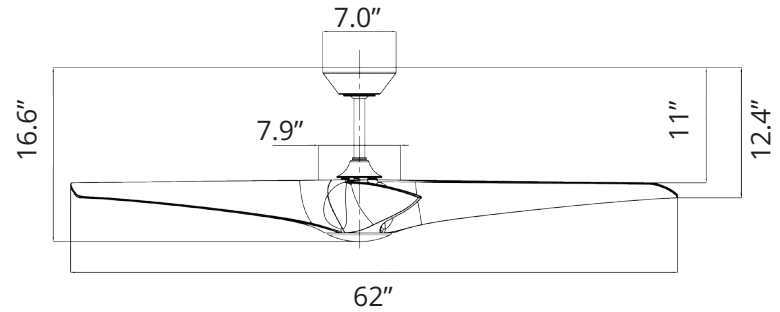

ZEPHYR 5

FR-W2401-62L

62" Ceiling Fan

MODERN FORMS SMART FANS

PRODUCT DESCRIPTION

With smart controls and a discreet DC Motor, Zephyr 5 is a form of luxury that comes in a stylish three blade design. A robust LED luminaire with artisan-crafted opal glass and thick aerodynamically soundless blades round out the design. Available in four rich architectural finishes. The Modern Forms app allows for full control of one or many smart fans and integration with current smart home control systems.

FEATURES

- 6 fan speeds through both Summer and Winter Modes
- Silent DC motor
- Optional LED luminaire cover included
- Includes BT remote control
- Optional wall control sold separately
- Compatible with Modern Forms app

AIRFLOW/ENERGY EFFICIENCY

Weighted-Average/High Airflow CFM:	5220/7307
Weighted-Average/High Energy Use (W):	25/34
Estimated Yearly Energy Cost ($):	7
Weighted-Average/High Efficiency (CFM/W):	210
Max RPM:	123

ORDER NUMBER

Model	Housing	Blade
FR-W2401-62L	GH Graphite	WW Weathered Wood
	MB Matte Black	DK Distressed Koa
	MB Matte Black	MB Matte Black
	MW Matte White	MW Matte White

Example: FR-W2401-62L-MW

*Results may vary based on application and surroundings.

*This fan comes uni-pack - blade select options are not available

SPECIFICATIONS

Construction:	Aluminum, ABS
Blade:	16° Pitch, 62" sweep
Downrod:	3/4"W + 8"H included
Mounting Slope:	Up to 30°
Wire:	80"
Hanging Weight:	17 lbs
Total Power:	54W
Standards:	UL/cUL Wet Location listed, Title 24 JA8-2016 Compliant, Title 20, Energy Star rated
Motor Type:	120 x 25 sensorless DC motor

WIRELESS PERFORMANCE

Wi-Fi Range:	Up to 150 ft*
Bluetooth Range:	Up to 150 ft

LUMINAIRE PERFORMANCE

Light Source:	LED
Light Wattage:	20W
Lumens/Delivered Lumens:	1600/846
Dimming:	Integrated
CRI:	90
CCT Color Temperature:	3000K (2700K/4000K/5000K) selectable
Rated Life:	50,000 hours

The Modern Forms app synchronizes seamlessly with smart home devices you already own

modernforms.com
Phone (800) 526.2588
Fax (800) 526.2585

Headquarters/Eastern Distribution Center
44 Harbor Park Drive
Port Washington, NY 11050

Central Distribution Center
1600 Distribution Ct
Lithia Springs, GA 30122

Western Distribution Center
1750 Archibald Avenue
Ontario, CA 91760

Modern Forms retains the right to modify the design of our products at any time as part of the company's continuous improvement program. Jan 2024