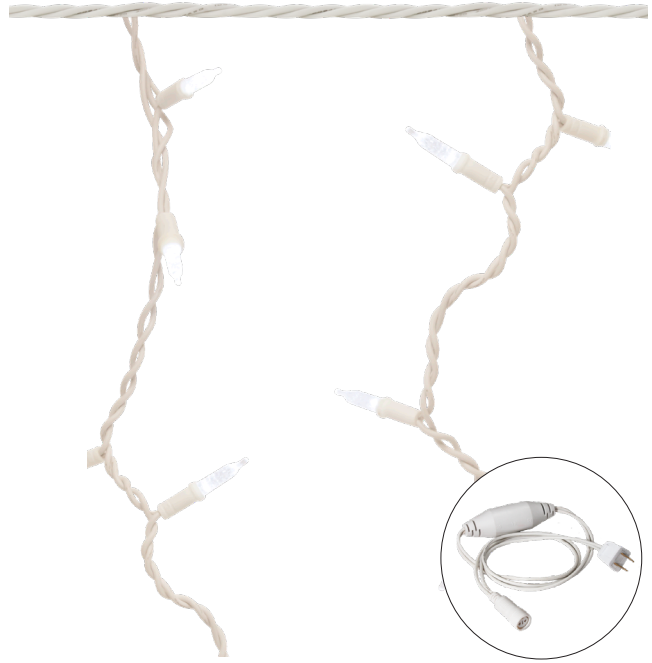

# ICICLE LIGHTS

## Commercial Coaxial Icicle Light String

Our superior quality, faceted icicle lights are the answer to your decorating dreams! Durable, weather resistant icicle lights are built to last and maintain professional display even in harsh climates. Hang these stunning strands from your roof, across a white picket fence, or along your porch railing to create an elegant display.

### FEATURES

- Faceted Mini lens style icicle lights
- Coaxial power connection system provides strain relief and keeps moisture out of connections
- 6" spacing with 8" and 16" drops
- Perfect for roof lines or perimeter fencing
- 60,000 hours rated life
- ETLus Certified for indoor and outdoor use

### LED ICICLE LIGHTS ORDERING INFORMATION

ITEM NUMBER	COLOR	LENGTH	WATTAGE	DROPS	SPACING	MAX RUN	WIRE
MINI-ICE-70/6-W-PW	Pure White	8 ft	4.8W / String	16 (8"-16")	6"	210W / 43 Strings	White
MINI-ICE-70/6-W-UWW	Ultra Warm White	8 ft	4.8W / String	16 (8"-16")	6"	210W / 43 Strings	White