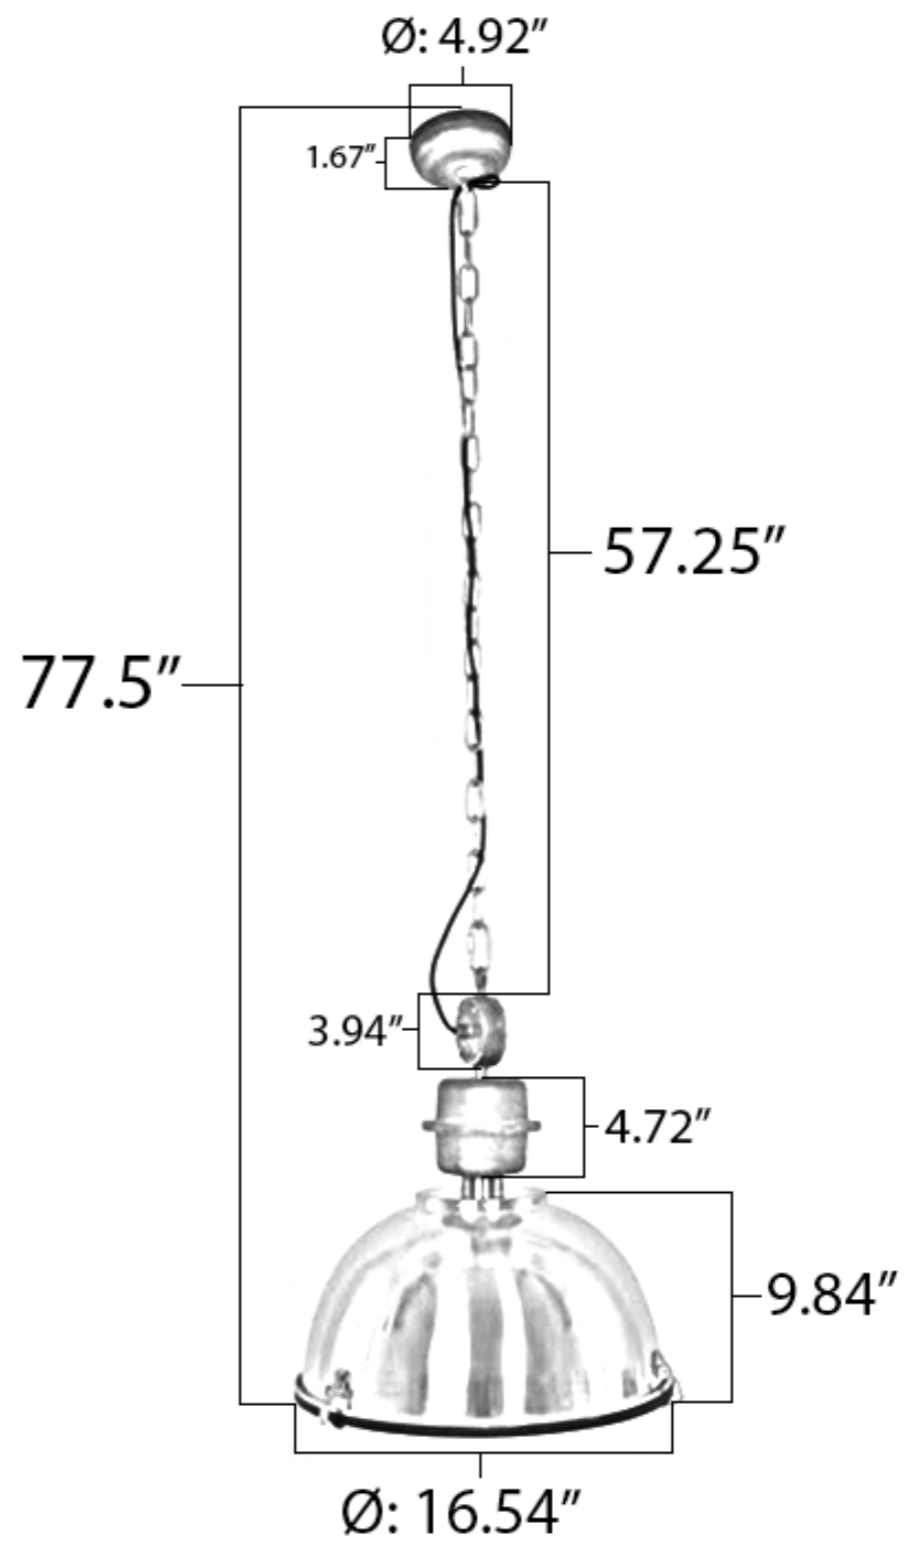

Italian Designed Industrial Warehouse Pendant

DESCRIPTION

Material: Die Cast Aluminum
 Voltage: 120V AC
 Socket Type: GU24
 Bulb Type: LED Module
 Power Rating: 30w Max
 Mounting: Ceiling - Adjustable Height
 Fixture Weight: 13.2 lbs

DIMENSIONS

FINISHES

ORDERING INFORMATION

IPL-7586	VOLTAGE	FINISH	LED BULB
	120V	BLK Black	WWPU60 11W Dimmable 800 Lumens Warm White 3000K LED Squat Light
		WHT White	WWA21 28W Dimmable 2200 Lumens Warm White 3000K LED Bulb
		BLU Blue	CWA21 28W Dimmable 2200 Lumens Cool White 5000K LED Bulb
		ALUM Brushed Aluminum	
		COP Copper	
		RED Red	
		BRD Faux Brown	
		RBRZ Retro Bronze	
		BRONZE Bronze	

IPL-7586 -

Fixture Type: _____
 Job Name: _____
 Notes: _____