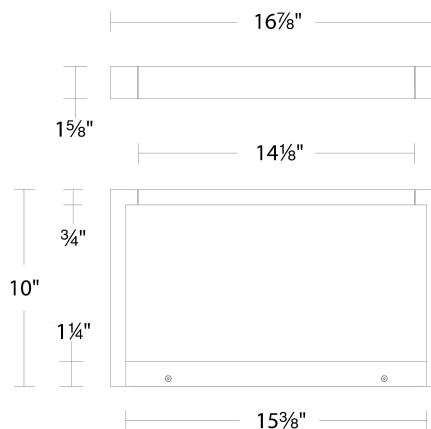

WAC LIGHTING

Lune

Picture Light 3000K

Fixture Type: _____

Catalog Number: _____

Project: _____

Location: _____

Model & Size	Color Temp	Finish	LED Watts	LED Lumens	Delivered Lumens
PL-16017 17"	3000K	AL Brushed Aluminum	15W	1000	764

Example: **PL-16017-AL**

For custom requests please contact customs@wacighting.com

DESCRIPTION

Simple and sophisticated aesthetic. Rotating element optimizes functionality.

FEATURES

- Light source rotates 330 degrees
- Decorative plate and slim junction box included
- Driver concealed within the canopy
- 5 year warranty

SPECIFICATIONS

Color Temp:	3000K
Input:	120-277V,50/60Hz
CRI:	90
Dimming:	ELV: 100-10% ,TRIAC: 100-10%
Rated Life:	50000 Hours
Mounting:	Can be mounted on wall in all orientations
Standards:	ETL, cETL, Title 24 JA8 Compliant Damp Location Listed
Construction:	Aluminum body, PC diffuser

FINISHES:

LINE DRAWING:

PL-16017