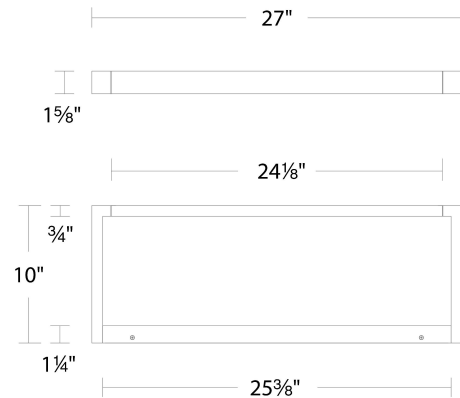

WAC LIGHTING

Lune

Picture Light 3000K

Fixture Type: _____

Catalog Number: _____

Project: _____

Location: _____

Model & Size	Color Temp	Finish	LED Watts	LED Lumens	Delivered Lumens
PL-16027 27"	3000K	AL Brushed Aluminum BK Brushed Black	18W	1600	1406

Example: **PL-16027-BK**

For custom requests please contact customs@wacighting.com

DESCRIPTION

Simple and sophisticated aesthetic. Rotating element optimizes functionality.

FEATURES

- Light source rotates 330 degrees
- Decorative plate and slim junction box included
- Driver concealed within the canopy
- 5 year warranty

SPECIFICATIONS

Color Temp:	3000K
Input:	120-277V,50/60Hz
CRI:	90
Dimming:	ELV: 100-10% ,TRIAC: 100-10%
Rated Life:	50000 Hours
Mounting:	Can be mounted on wall in all orientations
Standards:	ETL, cETL, Title 24 JA8 Compliant Damp Location Listed
Construction:	Aluminum body, PC diffuser

FINISHES:

Brushed
Aluminum

Brushed
Black

LINE DRAWING:

PL-16027