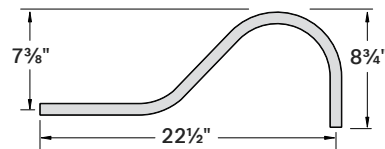

FEATURES

- Medium Base Lamp Mount (Bulb not included)
- 120V input only
- Pre-wired and ready for installation
- Standard Matte Black outside and Gloss White interior
- UL listed to US and Canadian standards for Wet Locations

AR14MMB-2-2SL23MB

14", M-BASE, MATTE BLACK, ARM MOUNT 1/2", SMALL LOOP ARM 23"

BAKERSFIELD Ø14" SHADE

Ø1/2" ARM, SMALL LOOP, 23"

1/2" ARM, CANOPY

WET LOCATION  LISTED 1 of 1

CSL

CREATIVE SYSTEMS LIGHTING