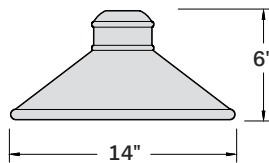

AR14MMB-2-2SL23MB

14", M-BASE, MATTE BLACK, ARM MOUNT 1/2", SMALL LOOP ARM 23"

BAKERSFIELD Ø14" SHADE

Ø1/2" ARM, SMALL LOOP, 23"

1/2" ARM, CANOPY

WET LOCATION  LISTED 1 of 1

CSL

CREATIVE SYSTEMS LIGHTING