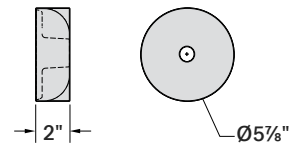

AR14MMB-2-2SL23MB

14", M-BASE, MATTE BLACK, ARM MOUNT 1/2", SMALL LOOP ARM 23"

BAKERSFIELD Ø14" SHADE

Ø1/2" ARM, SMALL LOOP, 23"

1/2" ARM, CANOPY

WET LOCATION  LISTED 1 of 1

CSL

CREATIVE SYSTEMS LIGHTING