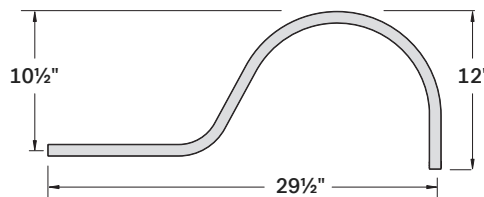

### FEATURES

- Medium Base Lamp Mount (Bulb not included)
- 120V input only
- Pre-wired and ready for installation
- Standard Matte Black outside and Gloss White interior
- Comes with Clear Glass Jelly Jar and Wire Cage
- UL listed to US and Canadian standards for Wet Locations

### RA12MMB-CGWC-3-3LL30MB

12", M-BASE, MATTE BLACK, ARM MOUNT 3/4", LARGE LOOP ARM 30"

SAN BRUNO Ø12" SHADE

Ø3/4" ARM, LARGE LOOP, 30"

3/4" ARM, CANOPY