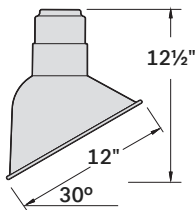

### FEATURES

- Medium Base Lamp Mount (Bulb not included)
- 120V input only
- Pre-wired and ready for installation
- Standard Matte Black outside and Gloss White interior
- Comes with Clear Glass Jelly Jar and Wire Cage
- UL listed to US and Canadian standards for Wet Locations

### RA12MMB-CGWC-3-3LL30MB

12", M-BASE, MATTE BLACK, ARM MOUNT 3/4", LARGE LOOP ARM 30"

SAN BRUNO Ø12" SHADE

Ø3/4" ARM, LARGE LOOP, 30"

3/4" ARM, CANOPY