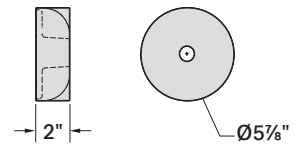

### RA12MMB-CGWC-3-3LL30MB

12", M-BASE, MATTE BLACK, ARM MOUNT 3/4", LARGE LOOP ARM 30"

SAN BRUNO Ø12" SHADE

Ø3/4" ARM, LARGE LOOP, 30"

3/4" ARM, CANOPY