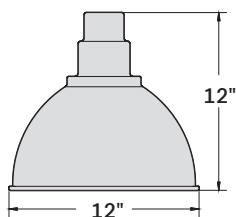

RD12MMB-3-3LL23MB

12", M-Base, Matte Black, Arm Mount 3/4", Large Loop 23"

VENTURA Ø12" SHADE

Ø3/4" ARM, LARGE LOOP, 23"

3/4" ARM, CANOPY

WET LOCATION  LISTED 1 of 2

CSL

CREATIVE SYSTEMS LIGHTING