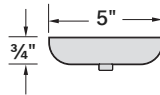

PENDANT CORD, CANOPY

WET LOCATION LISTED 2 of 2

CSL

CREATIVE SYSTEMS LIGHTING