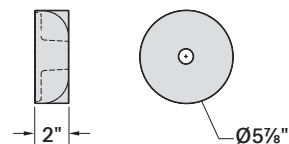

RD12MMB-3-3LL23MB

12", M-Base, Matte Black, Arm Mount 3/4", Large Loop 23"

VENTURA Ø12" SHADE

Ø3/4" ARM, LARGE LOOP, 23"

3/4" ARM, CANOPY

WET LOCATION  LISTED 1 of 2

CSL

CREATIVE SYSTEMS LIGHTING