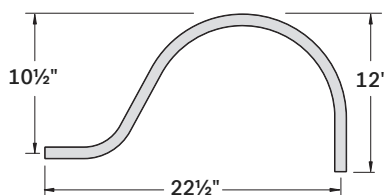

RD12MMB-3-3LL23MB

12", M-Base, Matte Black, Arm Mount 3/4", Large Loop 23"

VENTURA Ø12" SHADE

Ø3/4" ARM, LARGE LOOP, 23"

3/4" ARM, CANOPY

WET LOCATION  LISTED 1 of 2

CSL

CREATIVE SYSTEMS LIGHTING