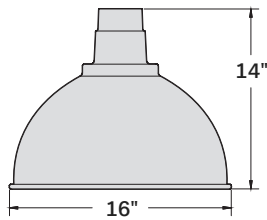

CSL

R L M

Spec-00281 Ventura, V1.0

Revised 03/01/24

Project: _____

Type: _____

Note: _____

VENTURA

RD16MMB-B

16", M-Base, Matte Black, Pendant 9' Black Cord

VENTURA Ø16" SHADE