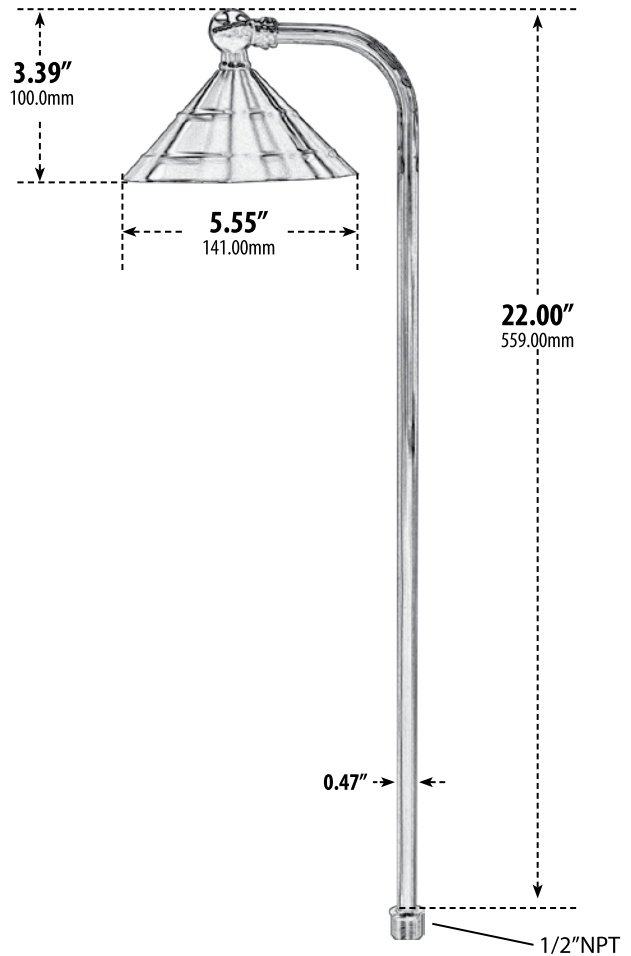

# LV37

## ADJUSTABLE PATH, WALKWAY AND AREA LIGHT

- ▶ **Material:** Brass
- ▶ **Lens:** No Lens, Open Lamp
- ▶ **Lamp:** 93/1156 Single Contact Bayonet (21W Maximum) Available in 30K or 64K (LED)

MODEL NUMBER	LAMP TYPE	ILLUMINANT TYPE	WATTS (W)	VOLTS (V)	LAMP(S) INCLUDED?
LV37	93/1156	INCANDESCENT	21	12	YES
LV-LED37	BAYONET LED	LED	3.0	12	YES

Pre-wired with UL Listed Direct Burial Wire/Cable

- ▶ 1/2" NPT
- ▶ **Ground Spike Included for Installation**
- ▶ **Connector Available:** P-CN01 (sold separately)
- ▶ **Available Finish:** Polished Brass
- ▶ **ETL Approved**

Overall Dimensions:  
22.00"H x 5.55"W x 5.55"D

Maximum Height: 22.00"  
Width: 5.55"  
Maximum Depth: 5.55"

Weight: 1.0 lbs

Box Dimensions:  
23.63"H x 7.50"W x 6.38"D

**DABMAR**  
LIGHTING

DABMAR LIGHTING INCORPORATED