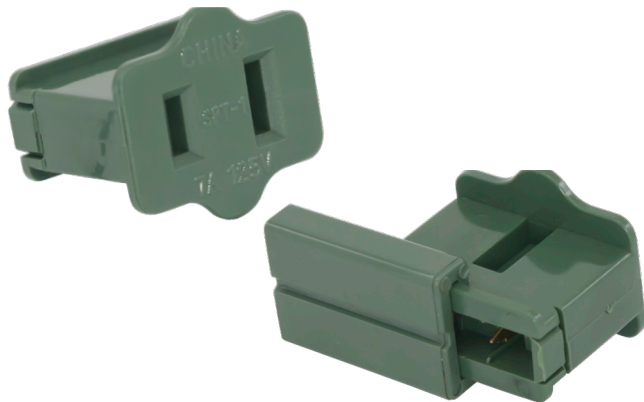

PLUGS & SOCKETS

Stringer Plug and Socket Accessories

Plugs and Sockets are great for custom-made light strings or simply for making custom extension cords for your light displays. Available in SPT-1 and SPT-2 18AWG options that feature easy slide on installation that are great for starting new runs or adding onto existing stringers.

- 2-prong polarized plug (125V AC)
- Available in SPT-1 and SPT-2 18AWG
- Black, Green, and White color options
- Easy to use slide on installation
- UL Listed for indoor and outdoor use

LISTINGS & RATINGS:

PLUGS ORDERING INFORMATION

ITEM NUMBER	COLOR	WIRE GAUGE	CAPACITY	QTY
M-PLUG-BK-B	Black	SPT-1 / 18AWG	10A	25
M-PLUG-BK-500	Black	SPT-1 / 18AWG	10A	500
M-PLUG-GR-B	Green	SPT-1 / 18AWG	10A	25
M-PLUG-GR-500	Green	SPT-1 / 18AWG	10A	500
M-PLUG-WH-B	White	SPT-1 / 18AWG	10A	25
M-PLUG-WH-500	White	SPT-1 / 18AWG	10A	500
M-PLUG-BK-SPT2-B	Black	SPT-2 / 18AWG	10A	25
M-PLUG-BK-SPT2-500	Black	SPT-2 / 18AWG	10A	500
M-PLUG-GR-SPT2-B	Green	SPT-2 / 18AWG	10A	25
M-PLUG-GR-SPT2-500	Green	SPT-2 / 18AWG	10A	500
M-PLUG-WH-SPT2-B	White	SPT-2 / 18AWG	10A	25
M-PLUG-WH-SPT2-500	White	SPT-2 / 18AWG	10A	500

SOCKETS ORDERING INFORMATION

ITEM NUMBER	COLOR	WIRE GAUGE	CAPACITY	QTY
F-SOCKET-BK-B	Black	SPT-1 / 18AWG	10A	25
F-SOCKET-BK-500	Black	SPT-1 / 18AWG	10A	500
F-SOCKET-GR-B	Green	SPT-1 / 18AWG	10A	25
F-SOCKET-GR-500	Green	SPT-1 / 18AWG	10A	500
F-SOCKET-WH-B	White	SPT-1 / 18AWG	10A	25
F-SOCKET-WH-500	White	SPT-1 / 18AWG	10A	500
F-SOCKET-BK-SPT2-B	Black	SPT-2 / 18AWG	10A	25
F-SOCKET-BK-SPT2-500	Black	SPT-2 / 18AWG	10A	500
F-SOCKET-GR-SPT2-B	Green	SPT-2 / 18AWG	10A	25
F-SOCKET-GR-SPT2-500	Green	SPT-2 / 18AWG	10A	500
F-SOCKET-WH-SPT2-B	White	SPT-2 / 18AWG	10A	25
F-SOCKET-WH-SPT2-500	White	SPT-2 / 18AWG	10A	500