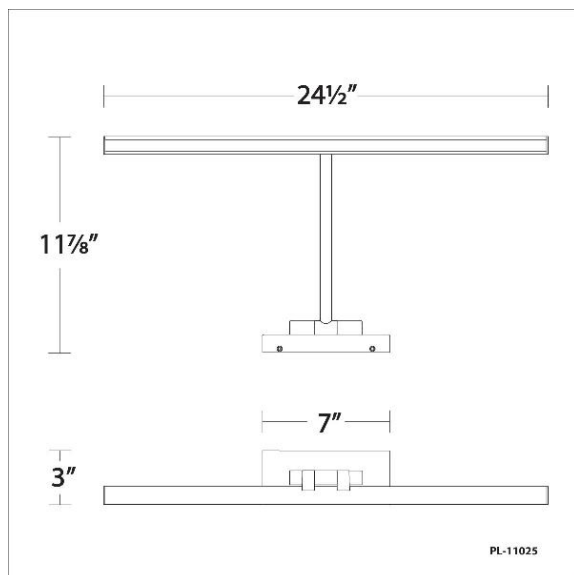

LINE DRAWING: