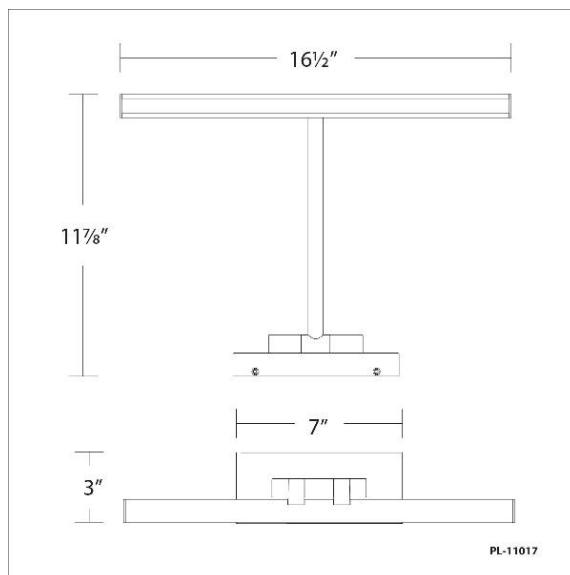

FINISHES:

LINE DRAWING: