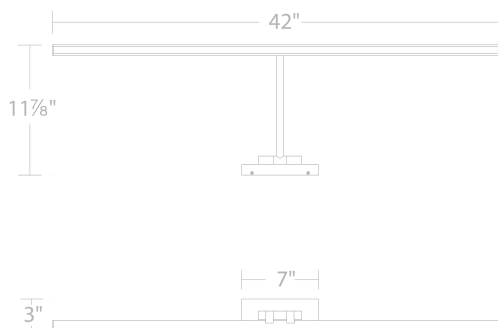

LINE DRAWING: