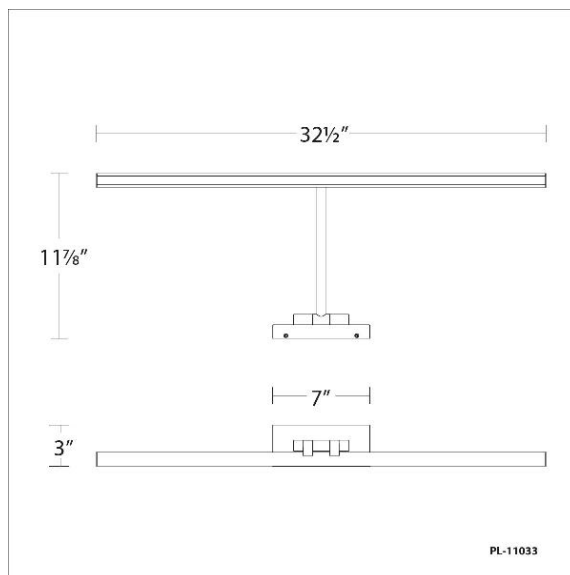

LINE DRAWING: