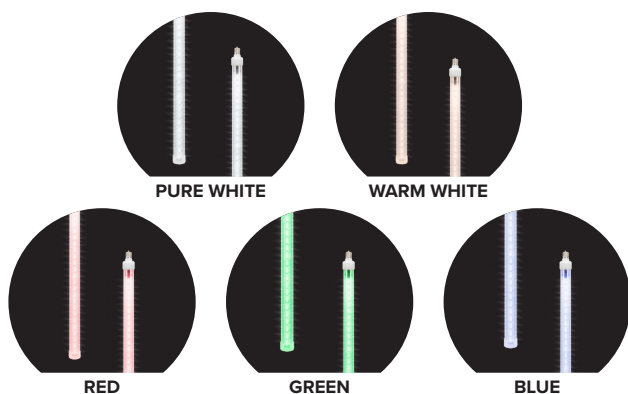

STARFALL LIGHT

LED Cascading Tube Light

Starfall tubes are designed to look like falling snow, or mimic the look of shooting stars. Enhance the visual impact of your seasonal installation with virtually unbreakable, energy efficient LED tubes and save money and time in a convenient installation process. Simply screw Starfall tubes into existing C9 (E17) light stringers and suspend from tree branches, along roof lines and across the deck in various lengths for a dazzling display of animated light.

FEATURES

- Simulates falling snow for enhanced visual experience
- Easy installation - simply screws into E17 socket stringers
- Three sizes available - 12", 24", and 36" lengths
- Durable polycarbonate lens is virtually unbreakable
- Dual sided illumination for increased visibility
- Available in Red, Green, Blue, Pure White, and Warm White
- Perfect for C9 stringers and commercial grade light string
- 120V AC Operation - 1W per bulb - 15,000 hour rating
- cETLus Listed for indoor and outdoor use

LISTINGS & RATINGS:

STARFALL LIGHT ORDERING INFORMATION

ITEM NUMBER	VOLTAGE	COLOR	LENGTH	WATTAGE
STF-E17-RE-12	120V AC	Red	12"	0.9W
STF-E17-RE-24	120V AC	Red	24"	1W
STF-E17-GR-12	120V AC	Green	12"	0.9W
STF-E17-GR-24	120V AC	Green	24"	1W
STF-E17-BL-12	120V AC	Blue	12"	0.9W
STF-E17-BL-24	120V AC	Blue	24"	1W
STF-E17-PW-12	120V AC	Pure White	12"	0.9W
STF-E17-PW-24	120V AC	Pure White	24"	1W
STF-E17-PW-36	120V AC	Pure White	36"	1.1W
STF-E17-WW-12	120V AC	Warm White	12"	0.9W
STF-E17-WW-24	120V AC	Warm White	24"	1W
STF-E17-WW-36	120V AC	Warm White	36"	1.1W