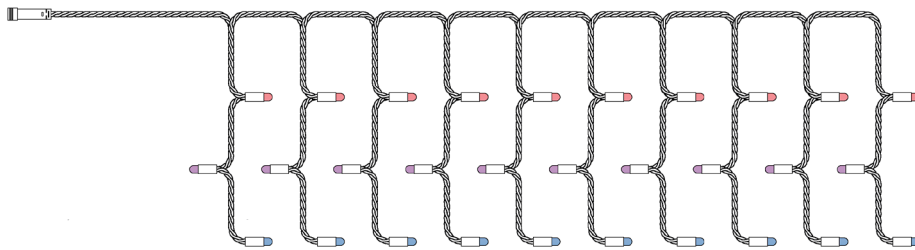

TWINKLY™ PRO

Capsule Curtain String Lights

Create stunning displays with Twinkly Pro curtain lights. Whether you are accenting your roof line or illuminating the side of a building the effects achieved with curtains and icicles will mesmerize everyone.

FEATURES

- 24V DC power input (Requires a Twinkly Pro controller)
- RGB or RGBW Color Control options
- 4" between drops & 3.1" LED spacing
- 22AWG transparent wire perfect for indoor or outdoor use
- ETLus listed & IP65 Outdoor Rated
- Use with the Twinkly app, free to download for iOS

LISTINGS & RATINGS:

CAPSULE CURTAIN STRING LIGHTS ORDERING INFORMATION

ITEM NUMBER	TYPE	COLOR	LED SPACING	DROP SPACING	WIRE COLOR
TW-PLC-CU-CA-05X50STP-T	Capsule Curtain	RGB	3.1"	4"	Transparent
TW-PLC-CU-CA-10X25STP-T	Capsule Curtain	RGB	3.1"	4"	Transparent
TW-PLC-CU-CA-05x50SPP-T	Capsule Curtain	RGBW	3.1"	4"	Transparent
TW-PLC-CU-CA-10x25SPP-T	Capsule Curtain	RGBW	3.1"	4"	Transparent

CAPSULE CURTAIN STRING LIGHTS ACCESSORIES

ITEM NUMBER	DESCRIPTION
TW-PLC-EXT-G	Green 16.4ft extension cable
TW-PLC-EXT-B	Black 16.4ft extension cable
TW-PLC-EXT-T	Transparent 16.4ft extension cable

TWINKLY™ PRO
SPEKTRUM+
LIGHT STRING
STRINGERS & REELS
DECORATIVE BULBS
ACCESSORIES
LINEAR LIGHTING
SPECIALTY LIGHTING
ARCHITECTURAL