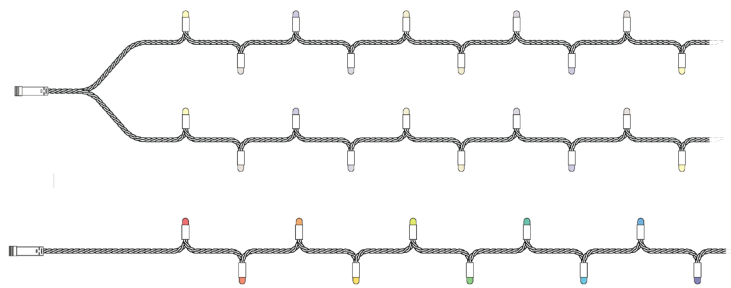

### FEATURES

- 24V DC power input (Requires a Twinkly Pro controller)
- RGB or RGBW Color Control options
- Available in 82ft runs or dual 41ft runs
- 4" LED spacing
- 22AWG green wire
- ETLus listed & IP65 Outdoor Rated
- Use with the Twinkly app, free to download for iOS

### CAPSULE STRING LIGHTS ORDERING INFORMATION

ITEM NUMBER	TYPE	LENGTH	COLOR	LED	LED SPACING	WIRE COLOR
<b>TW-PLC-S-CA-1X250STP-G</b>	Capsule String	82ft	RGB	250	4"	Green
<b>TW-PLC-S-CA-2X125STP-G</b>	Capsule String	2x41ft	RGB	250	4"	Green
<b>TW-PLC-S-CA-1x250SPP-G</b>	Capsule String	82ft	RGBW	250	4"	Green
<b>TW-PLC-S-CA-1x250SPP-T</b>	Capsule String	82ft	RGBW	250	4"	Transparent
<b>TW-PLC-S-CA-1x250SPP-B</b>	Capsule String	82ft	RGBW	250	4"	Black

### CAPSULE STRING LIGHTS ORDERING INFORMATION

ITEM NUMBER	DESCRIPTION
<b>TW-PLC-EXT-G</b>	Green 16.4ft extension cable
<b>TW-PLC-EXT-B</b>	Black 16.4ft extension cable
<b>TW-PLC-EXT-T</b>	Transparent 16.4ft extension cable