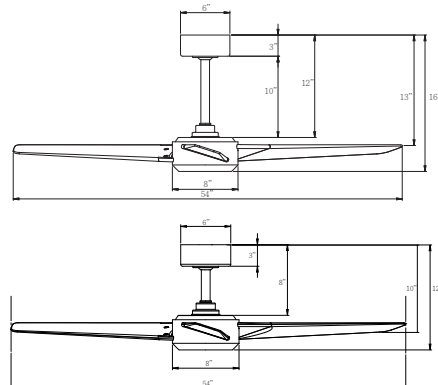

ULTRA SMART FAN

FR-D2102-54U

54" Ceiling Fan

MODERN FORMS SMART FANS

PRODUCT DESCRIPTION

Create a sanctuary with a groundbreaking fan system incorporating Ultraviolet-C (UV-C) light. Using a patent-pending system, which combines a UV-C LED ring with a powerful fan, the Ultra Smart Fan can decrease the concentration of SARS-CoV-2 virus, in the breathable air space.** Third-party lab testing conducted on the ULTRA device, with UV-C module enabled and fan operating in the standard forward rotation at the highest speed setting, showed the active SARS-CoV-2 virus was reduced by 99.99% (4 log reduction) in the breathable air space after 30 minutes of operation in a closed 8x8x10' test room (approximately 72°F and 48% relative humidity), where the ULTRA was mounted on a 10-inch downrod with a total suspended height of 16 inches from the ceiling. **

FEATURES

- 6 fan speeds through both Summer and Winter Modes
- Silent DC motor
- Includes BT remote control
- Compatible with Modern Forms app
- Includes violet LED indicators to let you know the UV-C module is on

ORDER NUMBER

Model	Housing	Blade
FR-D2102-54U	BN <i>Brushed Nickel</i>	MB <i>Matte Black</i>
	MB <i>Matte Black</i>	MB <i>Matte Black</i>
	MW <i>Matte White</i>	MW <i>Matte White</i>

Example: FR-D2102-54U-MW

**Based on tests conducted by an independent CAP and CLIA accredited lab, Innovative Bioanalysis. The effectiveness of the Ultra Smart Fan will vary based upon application and surroundings, including but not limited to room dimensions and airflow.

WARNING: This product emits ultraviolet (UV) radiation. Exposure to UV radiation can cause serious personal injuries, including damage to eyes and skin. Avoid direct exposure to the UV light. Do not operate the product while anyone could be directly exposed to the UV light. For more safety instructions, please refer to page 5 of the fan's instruction manual ("UV Safety Rules").

The Modern Forms app synchronizes seamlessly with smart home devices you already own

Disclaimer: While there may be information on our website relating to the Ultra Smart Fan's effectiveness in reducing the SARS-CoV-2 virus, Modern Forms makes no claims that its products can cure, treat or prevent any conditions, including COVID-19 or other conditions. Always consult your healthcare provider with any health-related questions.

SPECIFICATIONS

1. **Construction:** Aluminum, ABS
   Blade: 17° Pitch, 54" sweep
   Downrods: 3/4"W X 10"H + 3/4"W + 6"H included
   Mounting Slope: Up to 30°
   Wire: 80"
   Hanging Weight: 18 lbs
   Total Power: 47W
   Standards: UL/cUL Damp Location listed, Title 24 JA8-2016 Compliant, Title 20, Energy Star rated
   Motor Type: 120 x 20 sensorless DC motor

This fan comes uni-pack - blade select options are not available

WIRELESS PERFORMANCE

1. **Wi-Fi Range:** Up to 150 ft (Results may vary based on application and surroundings)
   Bluetooth Range: Up to 150 ft (Results may vary based on application and surroundings)

UV-C LED PERFORMANCE