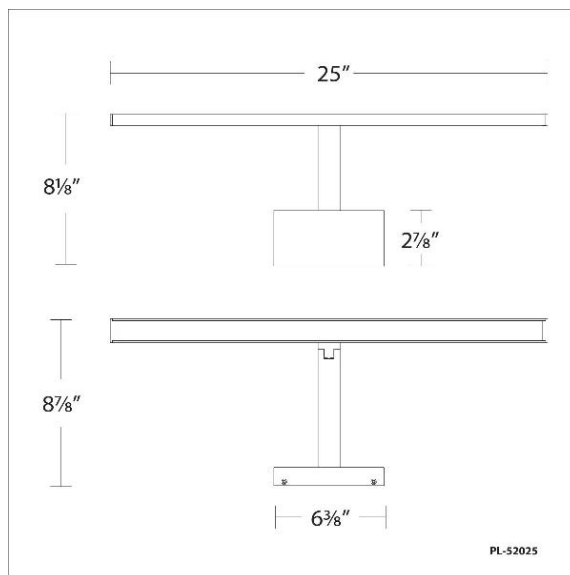

LINE DRAWING: