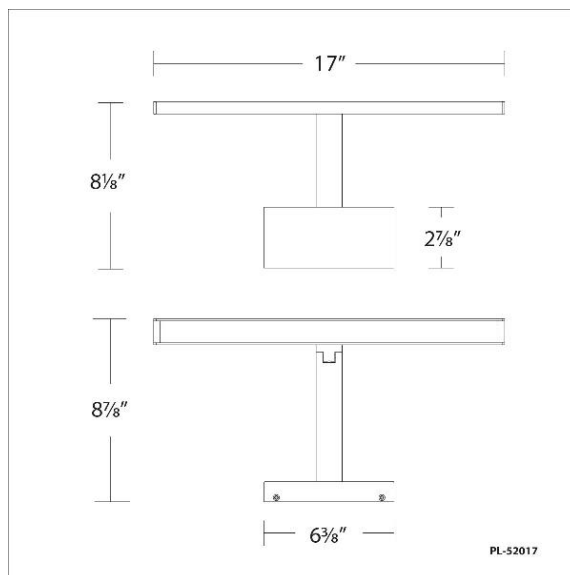

LINE DRAWING: