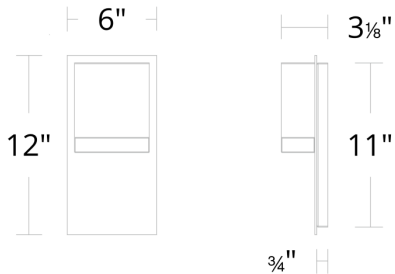

Project:

Location:

Fixture Type:

Catalog Number:

AVAILABLE FINISHES:

Draped

WS-W60412

PRODUCT DESCRIPTION

Dark and light. A solid block of cast glass held by a substantial linear frame radiates clean LED illumination to the surrounding night.

FEATURES

- ACLED driverless technology
- Downward illumination
- Solid block of cast glass
- Built in color temperature adjustability. Switch from 2700K/3000K/3500K/4000K
- Option to pre-select color temperature or adjust in the field
- 0-10V dimming option available (special order), unit dimensions: 3.4" x 1.2" x 0.5" (model#LDS065M010AFE-LO1)

SPECIFICATIONS

Rated Life	54000 Hours
Standards	ETL, cETL, Wet Location Listed, IP65, ADA
Input	120 VAC, 50/60Hz
Dimming	ELV: 100-5%, TRIAC: 100-5%
Mounting	Can be mounted on wall vertically or upside down
Color Temp	2700K, 3000K, 3500K, 4000K
CRI	90
Construction	Extruded aluminum body with cast glass diffuser

WS-W60412

Model & Size	Color Temp	Finish	LED Watts	LED Lumens	Delivered Lumens
WS-W60412 12"	2700K	BK Black	15.9W	1350	550
	3000K	BK Black	15.9W	1350	550
	3500K	BK Black	15.9W	1350	550
	4000K	BK Black	15.9W	1350	550

Example: **WS-W60412-40-BK**

For custom requests please contact customs@modernforms.com