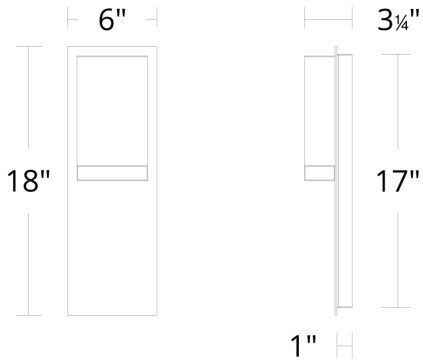

WS-W60418

Project:

Location:

Fixture Type:

Catalog Number:

AVAILABLE FINISHES:

Draped

WS-W60418

PRODUCT DESCRIPTION

Dark and light. A solid block of cast glass held by a substantial linear frame radiates clean LED illumination to the surrounding night.

FEATURES

- ACLED driverless technology
- Downward illumination
- Solid block of cast glass
- Built in color temperature adjustability. Switch from 2700K/3000K/3500K/4000K
- Option to pre-select color temperature or adjust in the field
- 0-10V dimming option available (special order), unit dimensions: 3.4" x 1.2" x 0.5" (model#LDS065M010AFE-LO1)

SPECIFICATIONS

Rated Life	54000 Hours
Standards	ETL, cETL, Wet Location Listed, IP65, ADA
Input	120 VAC, 50/60Hz
Dimming	ELV: 100-5%, TRIAC: 100-5%
Mounting	Can be mounted on wall vertically or upside down
Color Temp	2700K, 3000K, 3500K, 4000K
CRI	90
Construction	Extruded aluminum body with cast glass diffuser

Model & Size	Color Temp	Finish	LED Watts	LED Lumens	Delivered Lumens
WS-W60418 18"	2700K	BK Black	16.4W	1350	492
	3000K	BK Black	16.4W	1350	492
	3500K	BK Black	16.4W	1350	492
	4000K	BK Black	16.4W	1350	492

Example: **WS-W60418-40-BK**

For custom requests please contact customs@modernforms.com