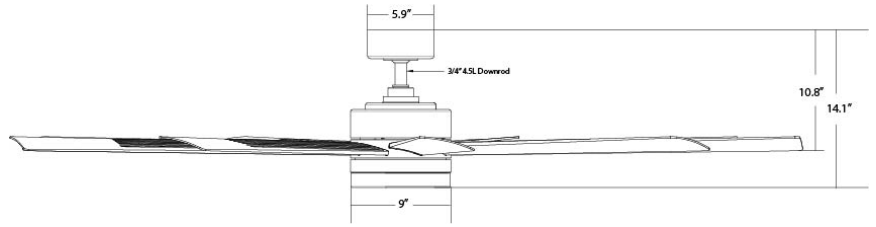

WYND XL

FR-W2101-72L

72" Ceiling Fan

MODERN FORMS SMART FANS

PRODUCT DESCRIPTION

Transitional style meets smart technology with this versatile smart fan available in three weather-resistant finishes as well as a 316 marine-grade stainless steel for harsh outdoor climates. The 72" style is ideal for living rooms and large bedrooms. The LED luminaire, powered by WAC, takes this design from beautiful to brilliant. Connect with our exclusive Modern Forms app for even more life enhancements.

FEATURES

- 6 fan speeds through both Summer and Winter Modes
- Silent DC motor
- Includes BT remote control
- Optional wall control for 3, 4-way control sold separately
- Compatible with Modern Forms app

AIRFLOW/ENERGY EFFICIENCY

Weighted-Average/High Airflow CFM:	8821/11926
Weighted-Average/High Energy Use (W):	27/35
Estimated Yearly Energy Cost ($):	9
Weighted-Average/High Efficiency (CFM/W):	266/272
Max RPM:	110

ORDER NUMBER

Model	Housing	Blade
FR-W2101-72L	BZ <i>Bronze</i>	BZ <i>Bronze</i>
	MB <i>Matte Black</i>	MB <i>Matte Black</i>
	MW <i>Matte White</i>	MW <i>Matte White</i>
	SS <i>Stainless Steel</i>	SS <i>Stainless Steel</i>

Example: **FR-W2101-72L-MW**

For 2700K add "-27" ; for 3500K add "-35" before the finish: **FR-W2101-72L-27-MW**

*Results may vary based on application and surroundings.

*This fan comes uni-pack - blade select options are not available

SPECIFICATIONS

Construction:	Aluminum, ABS
Blade:	13° Pitch, 72" sweep
Downrod:	.75"W x 4.5"H included
Mounting Slope:	Up to 30°
Wire:	80"
Hanging Weight:	33.5 lbs
Total Power:	79W
Standards:	UL/cUL Wet Location listed, Title 24 JA8-2016 Compliant, Title 20, Energy Star rated
Motor Type:	168 x 30 sensorless DC motor

WIRELESS PERFORMANCE

Wi-Fi Range:	Up to 150 ft*
Bluetooth Range:	Up to 150 ft*

LUMINAIRE PERFORMANCE

Light Source:	LED
Light Wattage:	19.5W
Lumens/Delivered Lumens:	1600/846
Dimming:	Integrated
CRI:	90
Color Temperature:	3000K (2700K/3500K options available)
Rated Life:	50,000 hours

The Modern Forms app synchronizes seamlessly with smart home devices you already own

modernforms.com
Phone (800) 526.2588
Fax (800) 526.2585

Headquarters/Eastern Distribution Center
44 Harbor Park Drive
Port Washington, NY 11050

Central Distribution Center
1600 Distribution Ct
Lithia Springs, GA 30122

Western Distribution Center
1750 Archibald Avenue
Ontario, CA 91760